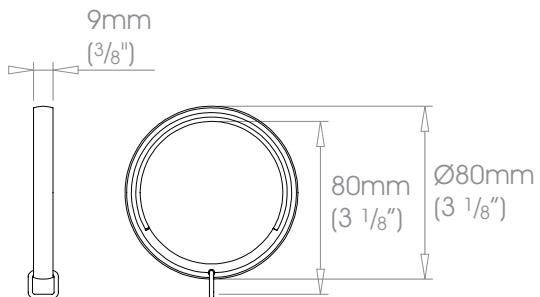

19mm (3/4") lined ring

part number **BDRISHO19**

weight 20g (1oz)

25mm (1") lined ring

part number **BDRISHO25**

weight 25g (1oz)

30mm (1 3/16") lined ring

part number **BDRISHO30**

weight 25g (1oz)

38mm (1 1/2") lined ring

part number **BDRISHO38**

weight 44g (2oz)

50mm (2") lined ring

part number **BDRISHO50**

weight 65g (2oz)

colour finish number add selected finish number to the above part number