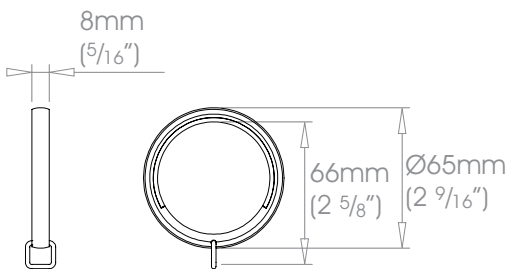

19mm (3/4") lined ring

part number **BDRISHO19**

weight 20g (1oz)

25mm (1") lined ring

part number **BDRISHO25**

weight 25g (1oz)

30mm (1 3/16") lined ring

part number **BDRISHO30**

weight 25g (1oz)

38mm (1 1/2") lined ring

part number **BDRISHO38**

weight 44g (2oz)

50mm (2") lined ring

part number **BDRISHO50**

weight 65g (2oz)

colour finish number add selected finish number to the above part number