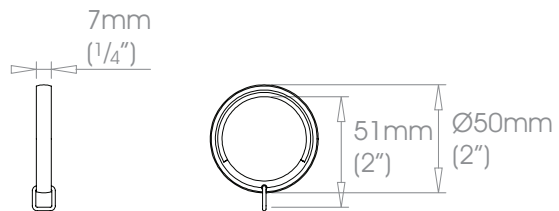

19mm (3/4") lined ring

part number **BDRISHO19**

weight 20g (1oz)

25mm (1") lined ring

part number **BDRISHO25**

weight 25g (1oz)

30mm (1 3/16") lined ring

part number **BDRISHO30**

weight 25g (1oz)

38mm (1 1/2") lined ring

part number **BDRISHO38**

weight 44g (2oz)

50mm (2") lined ring

part number **BDRISHO50**

weight 65g (2oz)

colour finish number add selected finish number to the above part number