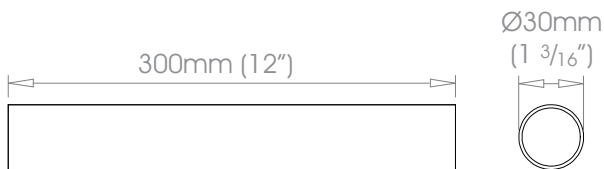

19mm (3/4") pole - 300mm (1ft)

part number SSPO19X0.3

25mm (1") pole - 300mm (1ft)

part number SSPO25X0.3

30mm (1 3/16") pole - 300mm (1ft)

part number SSPO30X0.3

38mm (1 1/2") pole - 300mm (1ft)

part number SSPO38X0.3

colour finish number add selected finish number to the above part number
brushed - 068 • shot+ - 069

+ a handling charge per order will apply **shot finish - important handling information** - please note that this is a delicate surface finish that requires careful handling.

50mm (2") pole - 300mm (1ft)

part number SSPO50X0.3

colour finish number add selected finish number to the above part number
brushed - 068 • shot+ - 069

+ a handling charge per order will apply **shot finish – important handling information** - please note that this is a delicate surface finish that requires careful handling.