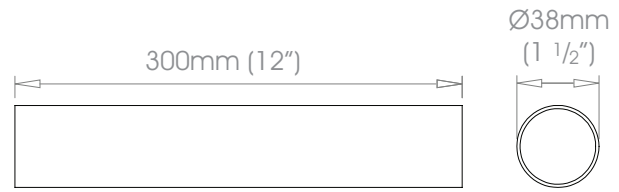

19mm (3/4") pole - 300mm (1ft)

part number SSPO19X0.3

25mm (1") pole - 300mm (1ft)

part number SSPO25X0.3

30mm (1 3/16") pole - 300mm (1ft)

part number SSPO30X0.3

38mm (1 1/2") pole - 300mm (1ft)

part number SSPO38X0.3

colour finish number add selected finish number to the above part number
brushed - 068 • shot+ - 069

+ a handling charge per order will apply **shot finish - important handling information** - please note that this is a delicate surface finish that requires careful handling.

50mm (2") pole - 300mm (1ft)

part number SSPO50X0.3

colour finish number add selected finish number to the above part number
brushed - 068 • shot+ - 069

+ a handling charge per order will apply **shot finish – important handling information** - please note that this is a delicate surface finish that requires careful handling.