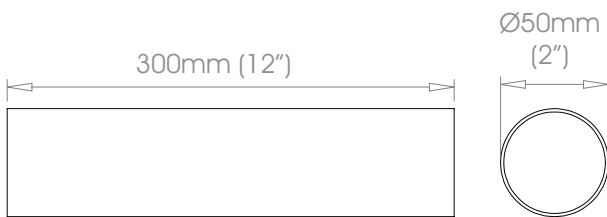

19mm (3/4") pole - 300mm (1ft)

part number SSPO19X0.3

25mm (1") pole - 300mm (1ft)

part number SSPO25X0.3

30mm (1 3/16") pole - 300mm (1ft)

part number SSPO30X0.3

38mm (1 1/2") pole - 300mm (1ft)

part number SSPO38X0.3

colour finish number add selected finish number to the above part number
brushed - 068 • shot+ - 069

+ a handling charge per order will apply **shot finish - important handling information** - please note that this is a delicate surface finish that requires careful handling.

50mm (2") pole - 300mm (1ft)

part number SSPO50X0.3

colour finish number add selected finish number to the above part number
brushed - 068 • shot+ - 069

+ a handling charge per order will apply **shot finish – important handling information** - please note that this is a delicate surface finish that requires careful handling.