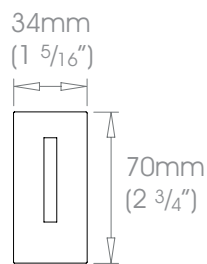

19mm (3/4") single bracket - side

part number 60mm (2 3/8") projection **SSBRSS1960**  160g (6oz)

part number 100mm (4") projection **SSBRSS1910**  220g (8oz)

25mm (1") single bracket - side

part number 60mm (2 3/8") projection **SSBRSS2560**  160g (6oz)

part number 100mm (4") projection **SSBRSS2510**  220g (8oz)

30mm (1 3/16") single bracket - side

part number **SSBRSS3010**  220g (8oz)

38mm (1 1/2") single bracket - side

part number **SSBRSS3810**  539g (11b 3oz)

colour finish number add selected finish number to the above part number  
brushed - 068 • shot+ - 069

+ a handling charge per order will apply **shot finish - important handling information** - please note that this is a delicate surface finish that requires careful handling.

50mm (2") single bracket - side

part number **SSBRSS5010**

weight 516g (11lb 2oz)

**colour finish number** add selected finish number to the above part number  
brushed - 068 • shot+ - 069

+ a handling charge per order will apply **shot finish – important handling information** - please note that this is a delicate surface finish that requires careful handling.