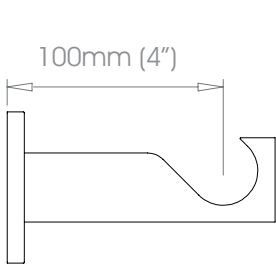

19mm (3/4") single bracket - side

part number 60mm (2 3/8") projection **SSBRSS1960**  160g (6oz)

part number 100mm (4") projection **SSBRSS1910**  220g (8oz)

25mm (1") single bracket - side

part number 60mm (2 3/8") projection **SSBRSS2560**  160g (6oz)

part number 100mm (4") projection **SSBRSS2510**  220g (8oz)

30mm (1 3/16") single bracket - side

part number **SSBRSS3010**  220g (8oz)

38mm (1 1/2") single bracket - side

part number **SSBRSS3810**  539g (11b 3oz)

colour finish number add selected finish number to the above part number  
brushed - 068 • shot+ - 069

+ a handling charge per order will apply **shot finish - important handling information** - please note that this is a delicate surface finish that requires careful handling.

50mm (2") single bracket - side

part number **SSBRSS5010**

weight 516g (11lb 2oz)

**colour finish number** add selected finish number to the above part number  
brushed - 068 • shot+ - 069

+ a handling charge per order will apply **shot finish – important handling information** - please note that this is a delicate surface finish that requires careful handling.