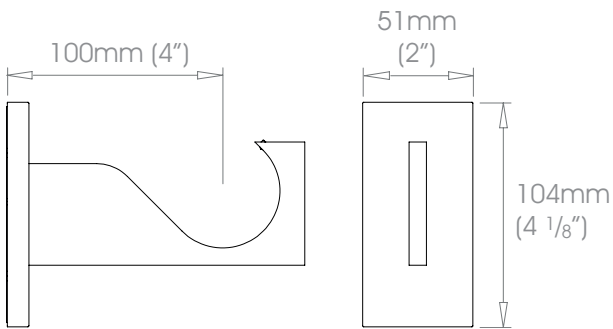

19mm (3/4") single bracket - side

part number 60mm (2 3/8") projection **SSBRSS1960**  160g (6oz)

part number 100mm (4") projection **SSBRSS1910**  220g (8oz)

25mm (1") single bracket - side

part number 60mm (2 3/8") projection **SSBRSS2560**  160g (6oz)

part number 100mm (4") projection **SSBRSS2510**  220g (8oz)

30mm (1 3/16") single bracket - side

part number **SSBRSS3010**  220g (8oz)

38mm (1 1/2") single bracket - side

part number **SSBRSS3810**  539g (11b 3oz)

colour finish number add selected finish number to the above part number  
brushed - 068 • shot+ - 069

+ a handling charge per order will apply **shot finish - important handling information** - please note that this is a delicate surface finish that requires careful handling.

50mm (2") single bracket - side

part number **SSBRSS5010**

weight 516g (11lb 2oz)

**colour finish number** add selected finish number to the above part number  
brushed - 068 • shot+ - 069

+ a handling charge per order will apply **shot finish – important handling information** - please note that this is a delicate surface finish that requires careful handling.