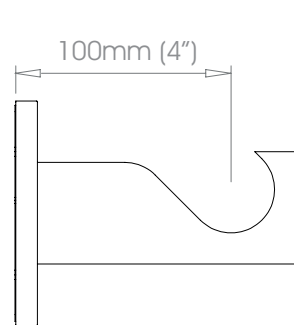

19mm (3/4") single bracket - side

part number 60mm (2 3/8") projection **SSBRSS1960**  160g (6oz)

part number 100mm (4") projection **SSBRSS1910**  220g (8oz)

25mm (1") single bracket - side

part number 60mm (2 3/8") projection **SSBRSS2560**  160g (6oz)

part number 100mm (4") projection **SSBRSS2510**  220g (8oz)

30mm (1 3/16") single bracket - side

part number **SSBRSS3010**  220g (8oz)

38mm (1 1/2") single bracket - side

part number **SSBRSS3810**  539g (11b 3oz)

colour finish number add selected finish number to the above part number  
brushed - 068 • shot+ - 069

+ a handling charge per order will apply **shot finish - important handling information** - please note that this is a delicate surface finish that requires careful handling.

50mm (2") single bracket - side

part number **SSBRSS5010**

weight 516g (11lb 2oz)

**colour finish number** add selected finish number to the above part number  
brushed - 068 • shot+ - 069

+ a handling charge per order will apply **shot finish – important handling information** - please note that this is a delicate surface finish that requires careful handling.