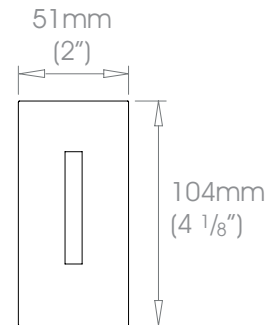

19mm (3/4") single bracket - side

part number 60mm (2 3/8") projection **SSBRSS1960**  160g (6oz)

part number 100mm (4") projection **SSBRSS1910**  220g (8oz)

25mm (1") single bracket - side

part number 60mm (2 3/8") projection **SSBRSS2560**  160g (6oz)

part number 100mm (4") projection **SSBRSS2510**  220g (8oz)

30mm (1 3/16") single bracket - side

part number **SSBRSS3010**  220g (8oz)

38mm (1 1/2") single bracket - side

part number **SSBRSS3810**  539g (11b 3oz)

colour finish number add selected finish number to the above part number  
brushed - 068 • shot+ - 069

+ a handling charge per order will apply **shot finish - important handling information** - please note that this is a delicate surface finish that requires careful handling.

50mm (2") single bracket - side

part number **SSBRSS5010**

weight 516g (11lb 2oz)

**colour finish number** add selected finish number to the above part number  
brushed - 068 • shot+ - 069

+ a handling charge per order will apply **shot finish – important handling information** - please note that this is a delicate surface finish that requires careful handling.