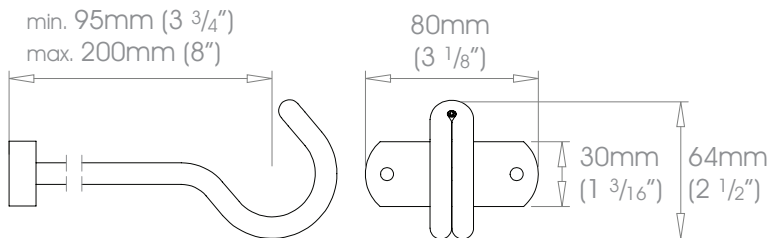

**19mm (3/4") adjustable bracket - mid**

part number **STBRMID19AD**

weight 158g (5.5oz)

**25mm (1") adjustable bracket - mid**

part number **STBRMID25AD**

weight 300g (10oz)

**38mm (1 1/2") adjustable bracket - mid**

part number **STBRMID38AD**

weight 554g (1lb 3oz)

**colour finish number** add selected finish number to the above part number  
polished steel - 001 • brass toned - 011 • bronzed - 020 • waxed - 002 • oil rubbed - 021