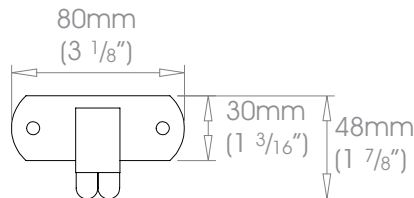

19mm (3/4") adjustable bracket - passing

part number **STBRPAS19AD**

25mm (1") adjustable bracket - passing

part number **STBRPAS25AD**

38mm (1 1/2") adjustable bracket - passing

part number **STBRPAS38AD**

colour finish number add selected finish number to the above part number
polished steel - 001 • brass toned - 011 • bronzed - 020 • waxed - 002 • oil rubbed - 021