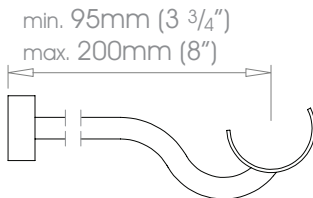

19mm (3/4") adjustable bracket - passing

part number **STBRPAS19AD**

25mm (1") adjustable bracket - passing

part number **STBRPAS25AD**

38mm (1 1/2") adjustable bracket - passing

part number **STBRPAS38AD**

colour finish number add selected finish number to the above part number
polished steel - 001 • brass toned - 011 • bronzed - 020 • waxed - 002 • oil rubbed - 021