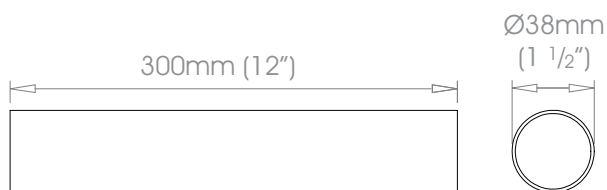

STAINLESS Poles

Finishes • Brushed Stainless • Brushed Brass Tint • Brushed Copper Tint • Brushed Rose Tint • Brushed Bronze Tint • Brushed Carbon Tint
• Mirrored Stainless • Mirrored Brass Tint • Mirrored Copper Tint • Mirrored Rose Tint • Mirrored Bronze Tint • Mirrored Carbon Tint

19mm (3/4") Pole - 300mm (1ft)

25mm (1") Pole - 300mm (1ft)

38mm (1 1/2") Pole - 300mm (1ft)

50mm (2") Pole - 300mm (1ft)