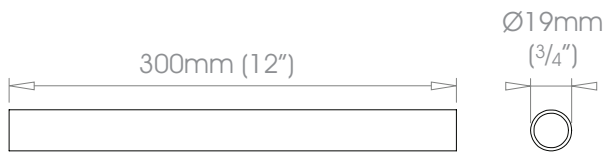

STAINLESS Poles

Finishes • Brushed Stainless • Brushed Brass Tint • Brushed Copper Tint • Brushed Rose Tint • Brushed Bronze Tint • Brushed Carbon Tint
• Mirrored Stainless • Mirrored Brass Tint • Mirrored Copper Tint • Mirrored Rose Tint • Mirrored Bronze Tint • Mirrored Carbon Tint

19mm (3/4") Pole - 300mm (1ft)

25mm (1") Pole - 300mm (1ft)

38mm (1 1/2") Pole - 300mm (1ft)

50mm (2") Pole - 300mm (1ft)