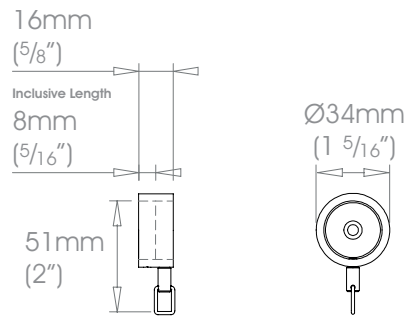

19mm ($\frac{3}{4}$ "") Single Bracket - Recess

W Weight 30g (1oz)

25mm (1") Single Bracket - Recess

W Weight 50g (2oz)

38mm ($1\frac{1}{2}$ "") Single Bracket - Recess

W Weight 159g (5.6oz)

50mm (2") Single Bracket - Recess

W Weight 314g (11oz)