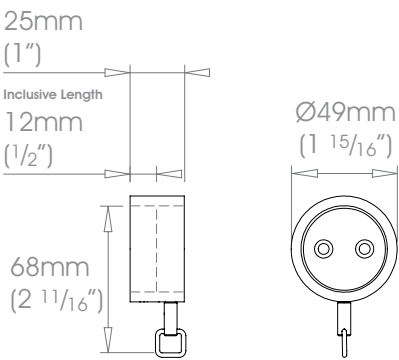

19mm ($\frac{3}{4}$ "") Single Bracket - Recess

W Weight 30g (1oz)

25mm (1") Single Bracket - Recess

W Weight 50g (2oz)

38mm ($1\frac{1}{2}$ "") Single Bracket - Recess

W Weight 159g (5.6oz)

50mm (2") Single Bracket - Recess

W Weight 314g (11oz)