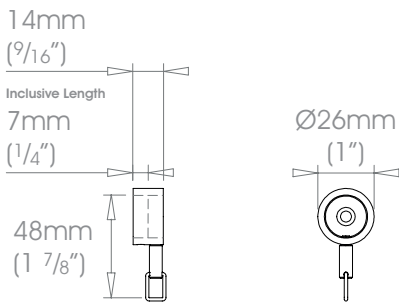

19mm ($\frac{3}{4}$ "") Single Bracket - Recess

W Weight 30g (1oz)

25mm (1") Single Bracket - Recess

W Weight 50g (2oz)

38mm ($1\frac{1}{2}$ "") Single Bracket - Recess

W Weight 159g (5.6oz)

50mm (2") Single Bracket - Recess

W Weight 314g (11oz)