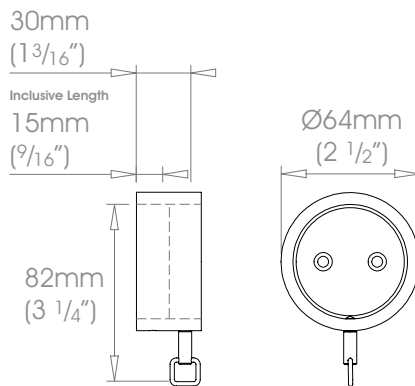

19mm ($\frac{3}{4}$ "") Single Bracket - Recess

W Weight 30g (1oz)

25mm (1") Single Bracket - Recess

W Weight 50g (2oz)

38mm ($1\frac{1}{2}$ "") Single Bracket - Recess

W Weight 159g (5.6oz)

50mm (2") Single Bracket - Recess

W Weight 314g (11oz)