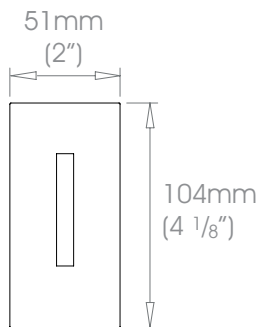

19mm (3/4") Single Bracket - Side

Projection 60mm (2 3/8")
100mm (4")

Weight 160g (6oz)
220g (8oz)

25mm (1") Single Bracket - Side

Projection 60mm (2 3/8")
100mm (4")

Weight 160g (6oz)
220g (8oz)

38mm (1 1/2") Single Bracket - Side

Projection 100mm (4")

Weight 539g (11lb 3oz)

50mm (2") Single Bracket - Side

Projection 100mm (4")

Weight 516g (11lb 2oz)