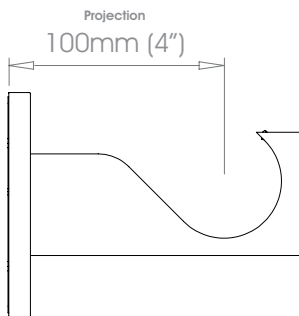

19mm (3/4") Single Bracket - Side

Projection 60mm (2 3/8")
100mm (4")

Weight 160g (6oz)
220g (8oz)

25mm (1") Single Bracket - Side

Projection 60mm (2 3/8")
100mm (4")

Weight 160g (6oz)
220g (8oz)

38mm (1 1/2") Single Bracket - Side

Projection 100mm (4")

Weight 539g (11lb 3oz)

50mm (2") Single Bracket - Side

Projection 100mm (4")

Weight 516g (11lb 2oz)