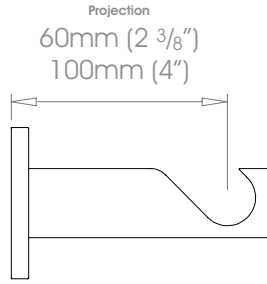

19mm (3/4") Single Bracket - Side

Projection 60mm (2 3/8")
100mm (4")

Weight 160g (6oz)
220g (8oz)

25mm (1") Single Bracket - Side

Projection 60mm (2 3/8")
100mm (4")

Weight 160g (6oz)
220g (8oz)

38mm (1 1/2") Single Bracket - Side

Projection 100mm (4")

Weight 539g (11lb 3oz)

50mm (2") Single Bracket - Side

Projection 100mm (4")

Weight 516g (11lb 2oz)