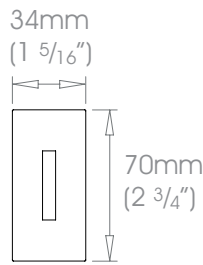

19mm (3/4") Single Bracket - Side

Projection 60mm (2 3/8")
100mm (4")

Weight 160g (6oz)
220g (8oz)

25mm (1") Single Bracket - Side

Projection 60mm (2 3/8")
100mm (4")

Weight 160g (6oz)
220g (8oz)

38mm (1 1/2") Single Bracket - Side

Projection 100mm (4")

Weight 539g (11lb 3oz)

50mm (2") Single Bracket - Side

Projection 100mm (4")

Weight 516g (11lb 2oz)