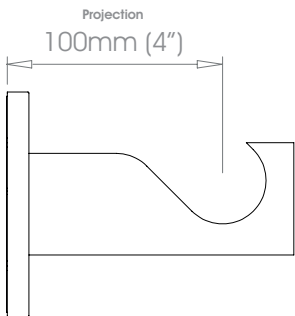

19mm (3/4") Single Bracket - Side

Projection 60mm (2 3/8")
100mm (4")

Weight 160g (6oz)
220g (8oz)

25mm (1") Single Bracket - Side

Projection 60mm (2 3/8")
100mm (4")

Weight 160g (6oz)
220g (8oz)

38mm (1 1/2") Single Bracket - Side

Projection 100mm (4")

Weight 539g (11lb 3oz)

50mm (2") Single Bracket - Side

Projection 100mm (4")

Weight 516g (11lb 2oz)