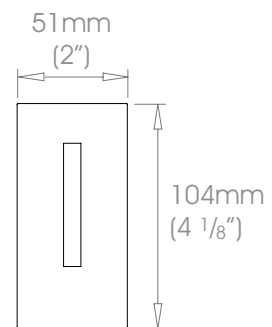

19mm (3/4") Single Bracket - Side

Projection 60mm (2 3/8")
100mm (4")

Weight 160g (6oz)
220g (8oz)

25mm (1") Single Bracket - Side

Projection 60mm (2 3/8")
100mm (4")

Weight 160g (6oz)
220g (8oz)

38mm (1 1/2") Single Bracket - Side

Projection 100mm (4")

Weight 539g (11lb 3oz)

50mm (2") Single Bracket - Side

Projection 100mm (4")

Weight 516g (11lb 2oz)