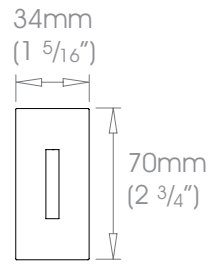

19mm (3/4") Single Bracket - Side

Projection 60mm (2 3/8")
100mm (4")

Weight 160g (6oz)
220g (8oz)

25mm (1") Single Bracket - Side

Projection 60mm (2 3/8")
100mm (4")

Weight 160g (6oz)
220g (8oz)

38mm (1 1/2") Single Bracket - Side

Projection 100mm (4")

Weight 539g (11lb 3oz)

50mm (2") Single Bracket - Side

Projection 100mm (4")

Weight 516g (11lb 2oz)