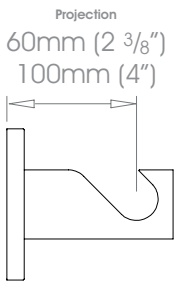

STAINLESS Brackets • Single Bracket - Side

Finishes Brushed Stainless • Brushed Brass Tint • Brushed Copper Tint • Brushed Rose Tint • Brushed Bronze Tint • Brushed Carbon Tint
 Mirrored Stainless • Mirrored Brass Tint • Mirrored Copper Tint • Mirrored Rose Tint • Mirrored Bronze Tint • Mirrored Carbon Tint

19mm (3/4") Single Bracket - Side

Projection 60mm (2 3/8")
100mm (4")

Weight 160g (6oz)
220g (8oz)

25mm (1") Single Bracket - Side

Projection 60mm (2 3/8")
100mm (4")

Weight 160g (6oz)
220g (8oz)

38mm (1 1/2") Single Bracket - Side

Projection 100mm (4")

Weight 539g (11lb 3oz)

50mm (2") Single Bracket - Side

Projection 100mm (4")

Weight 516g (11lb 2oz)