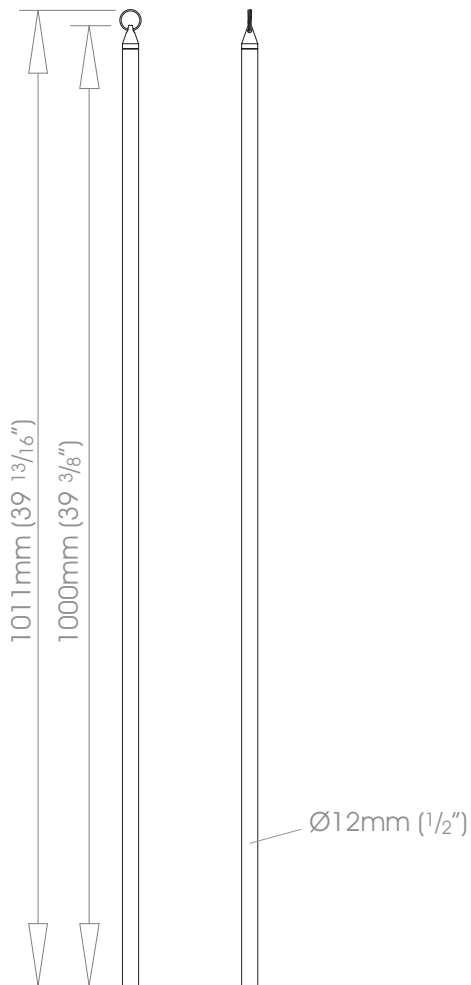

# STAINLESS Accessories - Draw Rod • Standard

**Finishes** Brushed Stainless • Brushed Brass Tint • Brushed Copper Tint • Brushed Rose Tint • Brushed Bronze Tint • Brushed Carbon Tint  
Mirrored Stainless • Mirrored Brass Tint • Mirrored Copper Tint • Mirrored Rose Tint • Mirrored Bronze Tint • Mirrored Carbon Tint

## Draw Rod - Standard

 Weight 439g (15.5oz)