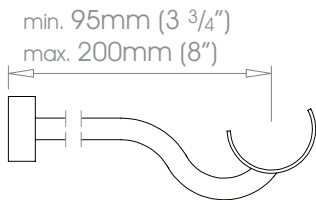

## 19mm (3/4") Adjustable Bracket - Passing

Weight 152g (5oz)

## 25mm (1") Adjustable Bracket - Passing

Weight 266g (9oz)

## 38mm (1 1/2") Adjustable Bracket - Passing

Weight 430g (15oz)