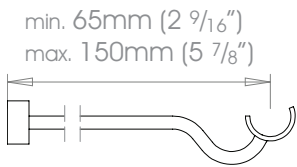

## 19mm (3/4") Adjustable Bracket - Passing

Weight 152g (5oz)

## 25mm (1") Adjustable Bracket - Passing

Weight 266g (9oz)

## 38mm (1 1/2") Adjustable Bracket - Passing

Weight 430g (15oz)