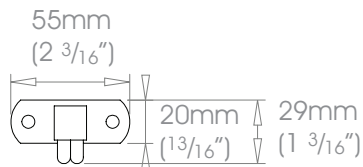

## 19mm (3/4") Adjustable Bracket - Passing

Weight 152g (5oz)

## 25mm (1") Adjustable Bracket - Passing

Weight 266g (9oz)

## 38mm (1 1/2") Adjustable Bracket - Passing

Weight 430g (15oz)