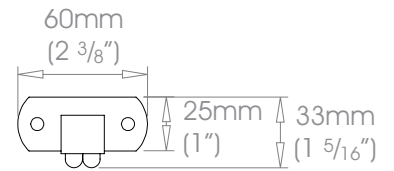

## 19mm (3/4") Adjustable Bracket - Passing

Weight 152g (5oz)

## 25mm (1") Adjustable Bracket - Passing

Weight 266g (9oz)

## 38mm (1 1/2") Adjustable Bracket - Passing

Weight 430g (15oz)