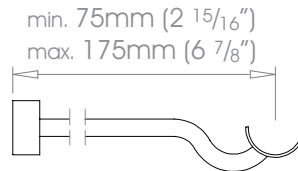

## 19mm (3/4") Adjustable Bracket - Passing

Weight 152g (5oz)

## 25mm (1") Adjustable Bracket - Passing

Weight 266g (9oz)

## 38mm (1 1/2") Adjustable Bracket - Passing

Weight 430g (15oz)