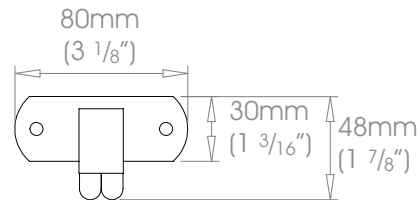

## 19mm (3/4") Adjustable Bracket - Passing

Weight 152g (5oz)

## 25mm (1") Adjustable Bracket - Passing

Weight 266g (9oz)

## 38mm (1 1/2") Adjustable Bracket - Passing

Weight 430g (15oz)