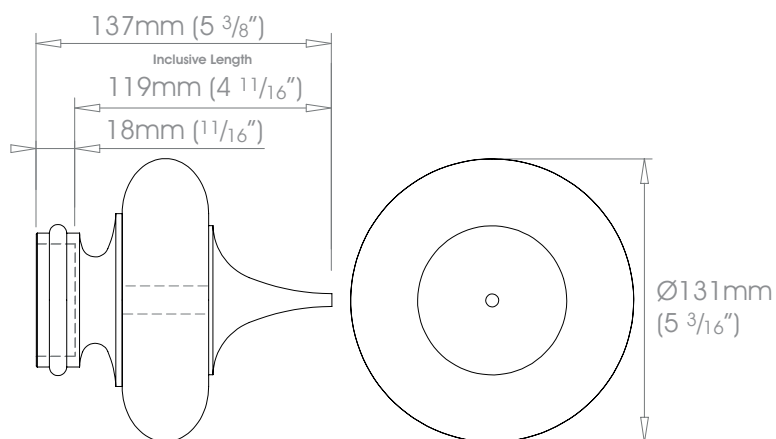

30mm (1 3/16") Crystal Templar

 Weight g (OZ)

50mm (2") Crystal Templar

 Weight g (OZ)

⚙ crystal finials should not be positioned in direct sunlight, and are not suitable for use in conservatories