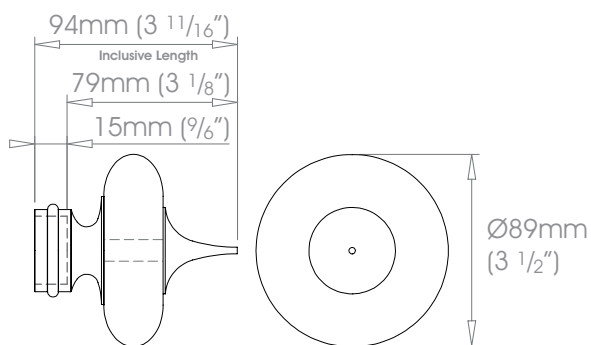

30mm (1 3/16") Crystal Templar

 Weight g (OZ)

50mm (2") Crystal Templar

 Weight g (OZ)

⚙ crystal finials should not be positioned in direct sunlight, and are not suitable for use in conservatories