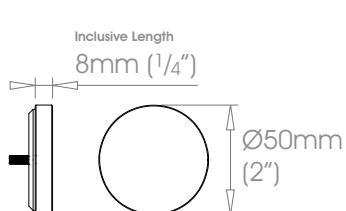

30mm (1 3/16") Progressive - Stud

 Weight 43g (1.5oz)

38mm (1 1/2") Progressive - Stud

 Weight 81g (3oz)

8mm (1/4")

50mm (2") Progressive - Stud

 Weight 165g (6oz)