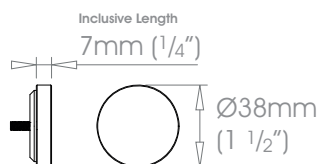

30mm (1 3/16") Progressive - Stud

 Weight 43g (1.5oz)

38mm (1 1/2") Progressive - Stud

 Weight 81g (3oz)

8mm (1/4")

50mm (2") Progressive - Stud

 Weight 165g (6oz)