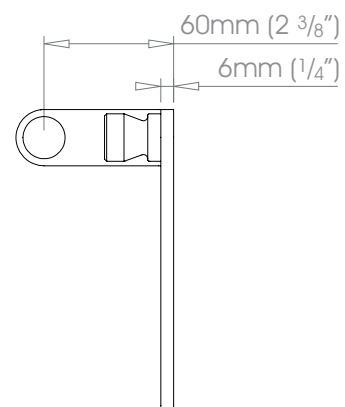

Ø25mm (1") x 19mm (3/4") Modern Double Bracket - End

 Weight 255g (9oz)