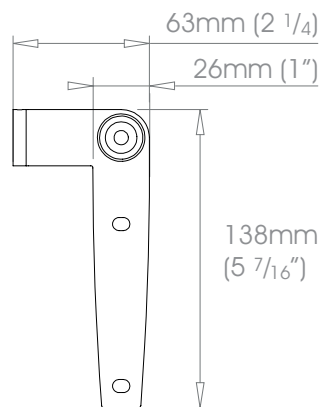

Ø25mm (1") x 19mm (3/4") Modern Double Bracket - End

 Weight 255g (9oz)