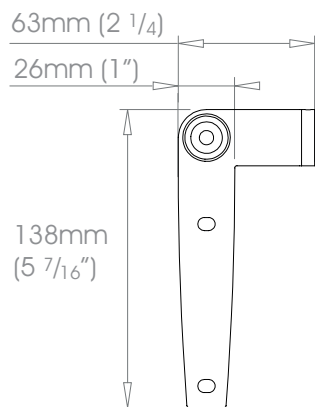

Ø25mm (1") x 19mm (3/4") Modern Double Bracket - End

 Weight 255g (9oz)