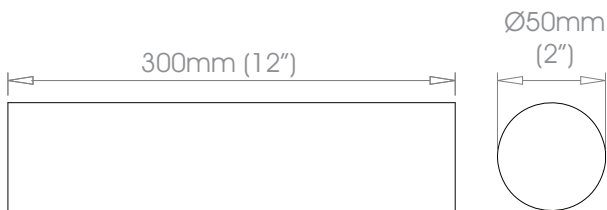

# STAINLESS Poles

Finishes Clear Acrylic

---

50mm (2") Acrylic Pole - 300mm (1ft)

---

Acrylic poles should not be positioned in direct sunlight, and are not suitable for use in conservatories.

Please ensure the pole is correctly supported. See **page 20** for the maximum bracket spacing.