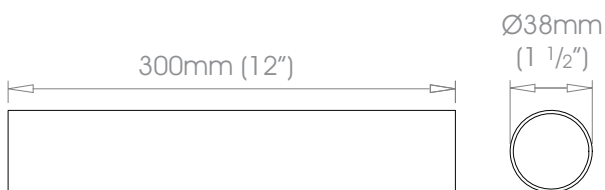

STAINLESS Poles

Finishes • Brushed Stainless • Brushed Brass Tint • Brushed Copper Tint • Brushed Rose Tint • Brushed Bronze Tint • Brushed Carbon Tint
• Mirrored Stainless • Mirrored Brass Tint • Mirrored Copper Tint • Mirrored Rose Tint • Mirrored Bronze Tint • Mirrored Carbon Tint

19mm (3/4") Pole - 300mm (1ft)

25mm (1") Pole - 300mm (1ft)

38mm (1 1/2") Pole - 300mm (1ft)

50mm (2") Pole - 300mm (1ft)