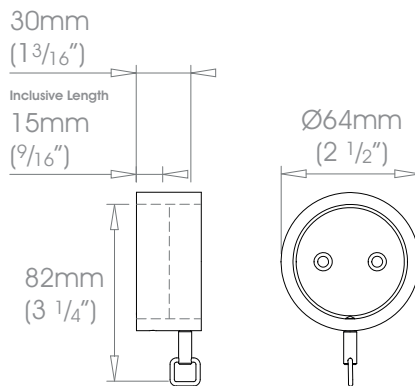

19mm ($\frac{3}{4}$ "") Single Bracket - Recess

W Weight 30g (1oz)

25mm (1") Single Bracket - Recess

W Weight 50g (2oz)

38mm ($1 \frac{1}{2}$ "") Single Bracket - Recess

W Weight 159g (5.6oz)

50mm (2") Single Bracket - Recess

W Weight 314g (11oz)