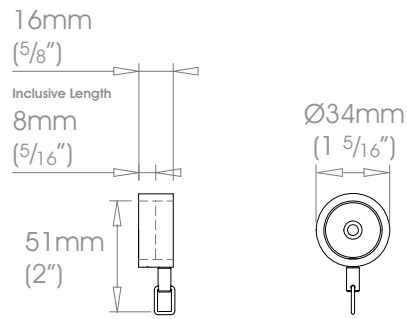

19mm ($\frac{3}{4}$ "") Single Bracket - Recess

W Weight 30g (1oz)

25mm (1") Single Bracket - Recess

W Weight 50g (2oz)

38mm ($1 \frac{1}{2}$ "") Single Bracket - Recess

W Weight 159g (5.6oz)

50mm (2") Single Bracket - Recess

W Weight 314g (11oz)