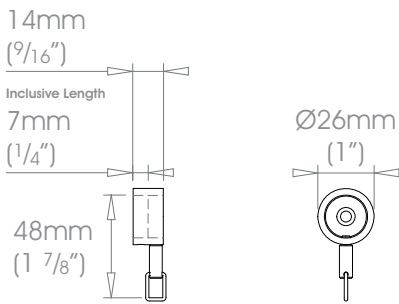

19mm ($\frac{3}{4}$ "") Single Bracket - Recess

W Weight 30g (1oz)

25mm (1") Single Bracket - Recess

W Weight 50g (2oz)

38mm ($1 \frac{1}{2}$ "") Single Bracket - Recess

W Weight 159g (5.6oz)

50mm (2") Single Bracket - Recess

W Weight 314g (11oz)