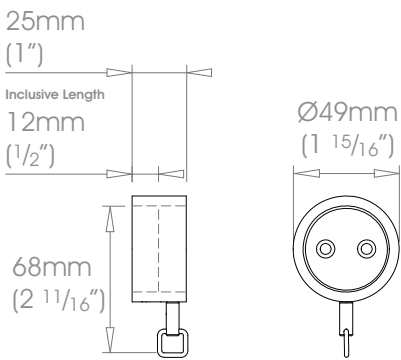

19mm ($\frac{3}{4}$ "") Single Bracket - Recess

W Weight 30g (1oz)

25mm (1") Single Bracket - Recess

W Weight 50g (2oz)

38mm ($1 \frac{1}{2}$ "") Single Bracket - Recess

W Weight 159g (5.6oz)

50mm (2") Single Bracket - Recess

W Weight 314g (11oz)