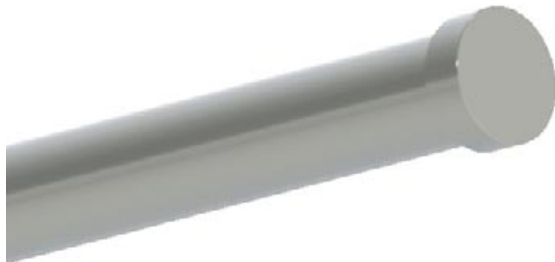

STAINLESS Finials • Stud

Finishes Brushed Stainless • Brushed Brass Tint • Brushed Copper Tint • Brushed Rose Tint • Brushed Bronze Tint • Brushed Carbon Tint
 Mirrored Stainless • Mirrored Brass Tint • Mirrored Copper Tint • Mirrored Rose Tint • Mirrored Bronze Tint • Mirrored Carbon Tint

19mm (3/4") Stud

W Weight 16g (1oz)

25mm (1") Stud

W Weight 38g (1oz)

38mm (1 1/2") Stud

W Weight 100g (4oz)

50mm (2") Stud

W Weight 198g (7oz)