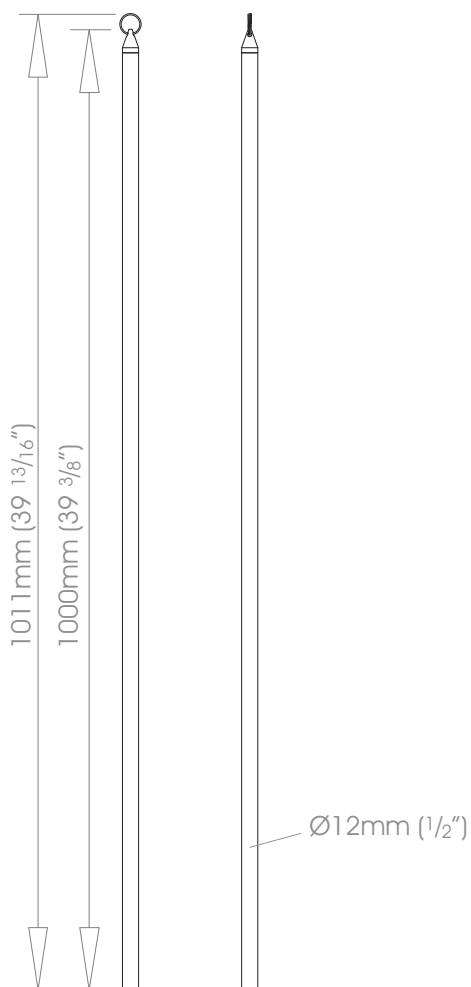

STAINLESS Accessories - Draw Rod • Standard

Finishes Brushed Stainless • Brushed Brass Tint • Brushed Copper Tint • Brushed Rose Tint • Brushed Bronze Tint • Brushed Carbon Tint
Mirrored Stainless • Mirrored Brass Tint • Mirrored Copper Tint • Mirrored Rose Tint • Mirrored Bronze Tint • Mirrored Carbon Tint

Draw Rod - Standard

 Weight 439g (15.5oz)