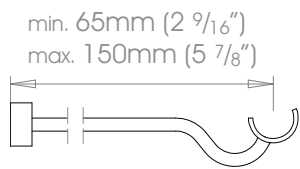

19mm (3/4") Adjustable Bracket - Passing

Weight 152g (5oz)

25mm (1") Adjustable Bracket - Passing

Weight 266g (9oz)

38mm (1 1/2") Adjustable Bracket - Passing

Weight 430g (15oz)