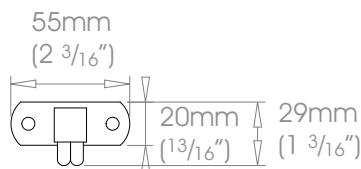

19mm (3/4") Adjustable Bracket - Passing

Weight 152g (5oz)

25mm (1") Adjustable Bracket - Passing

Weight 266g (9oz)

38mm (1 1/2") Adjustable Bracket - Passing

Weight 430g (15oz)