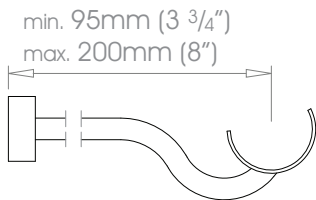

19mm (3/4") Adjustable Bracket - Passing

Weight 152g (5oz)

25mm (1") Adjustable Bracket - Passing

Weight 266g (9oz)

38mm (1 1/2") Adjustable Bracket - Passing

Weight 430g (15oz)