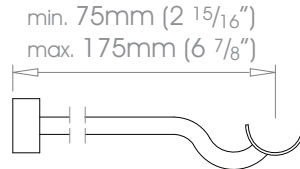

19mm (3/4") Adjustable Bracket - Passing

Weight 152g (5oz)

25mm (1") Adjustable Bracket - Passing

Weight 266g (9oz)

38mm (1 1/2") Adjustable Bracket - Passing

Weight 430g (15oz)