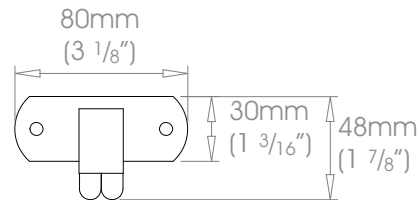

19mm (3/4") Adjustable Bracket - Passing

Weight 152g (5oz)

25mm (1") Adjustable Bracket - Passing

Weight 266g (9oz)

38mm (1 1/2") Adjustable Bracket - Passing

Weight 430g (15oz)