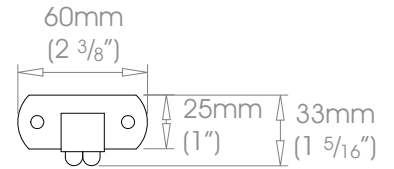

19mm (3/4") Adjustable Bracket - Passing

Weight 152g (5oz)

25mm (1") Adjustable Bracket - Passing

Weight 266g (9oz)

38mm (1 1/2") Adjustable Bracket - Passing

Weight 430g (15oz)