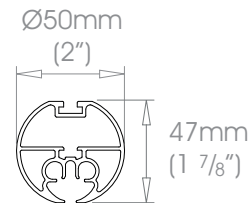

Round Ø50mm (2") - Single Cord

Gliding Options Glider • Wave® Glider • Roller • Wave® Roller

Gliders Single Stack → up to 3m (10')
Pair Stack →← up to 6m (20')

Rollers Single Stack → up to 6m (20')
Pair Stack →← up to 6m (20')

Wave - Gliders Single stack → up to 3m (10')
Pair stack →← up to 6m (20')

Wave - Rollers Single stack → up to 6m (20')
Pair stack →← up to 6m (20')