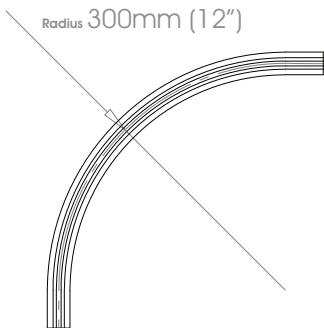

Round ø30mm (1³/₁₆"