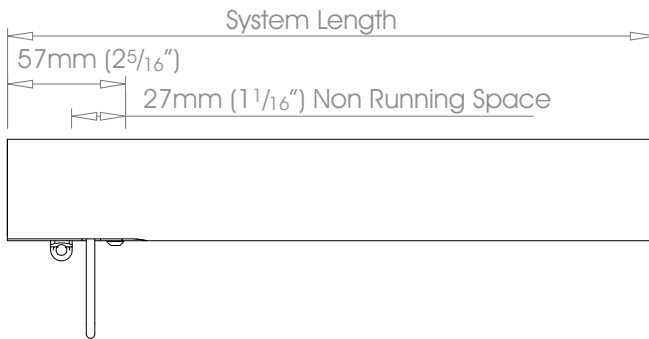

Round Ø50mm (2") - Single Cord

Gliding Options Glider • Wave® Glider • Roller • Wave® Roller

Gliders Single Stack → up to 3m (10')
Pair Stack →← up to 6m (20')

Rollers Single Stack → up to 6m (20')
Pair Stack →← up to 6m (20')

Wave - Gliders Single stack → up to 3m (10')
Pair stack →← up to 6m (20')

Wave - Rollers Single stack → up to 6m (20')
Pair stack →← up to 6m (20')