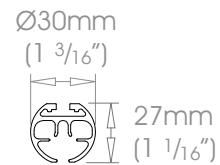

Round $\varnothing 30\text{mm}$ ($1\frac{3}{16}$ ") - Twin Cord

Gliding Options Glider • Wave® Glider • Roller • Wave® Roller

Gliders Pair Stack →← up to 6m (20')

Wave - Gliders Pair stack →← up to 6m (20')

Rollers Pair Stack →← up to 6m (20')

Wave - Rollers Pair stack →← up to 6m (20')