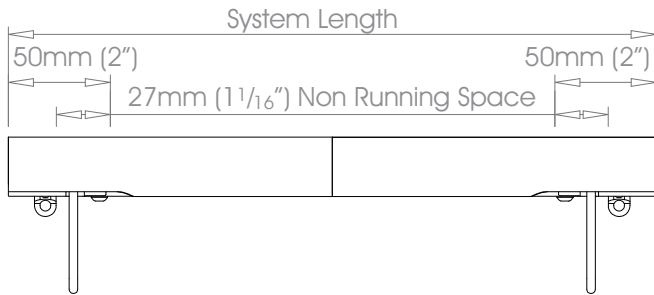

Round $\varnothing 30\text{mm}$ ($1\frac{3}{16}$ ") - Twin Cord

Gliding Options Glider • Wave® Glider • Roller • Wave® Roller

Gliders Pair Stack →← up to 6m (20')

Wave - Gliders Pair stack →← up to 6m (20')

Rollers Pair Stack →← up to 6m (20')

Wave - Rollers Pair stack →← up to 6m (20')