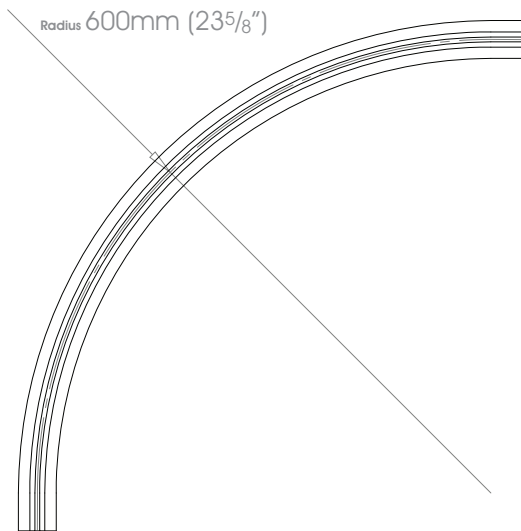

Round ø50mm (2")