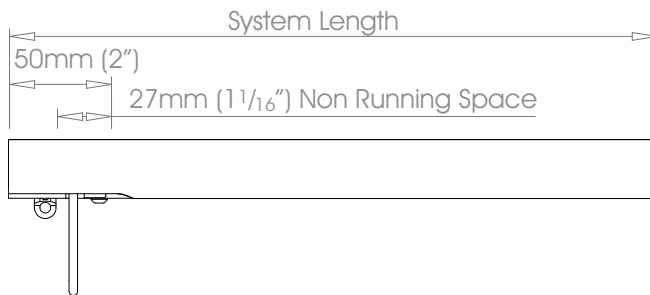

Round $\varnothing 30\text{mm}$ ($1\frac{3}{16}$ ") - Single Cord

Gliding Options Glider • Wave® Glider • Roller • Wave® Roller

Gliders Single Stack → up to 3m (10')
Pair Stack →← up to 6m (20')

Rollers Single Stack → up to 6m (20')
Pair Stack →← up to 6m (20')

Wave - Gliders Single stack → up to 3m (10')
Pair stack →← up to 6m (20')

Wave - Rollers Single stack → up to 6m (20')
Pair stack →← up to 6m (20')