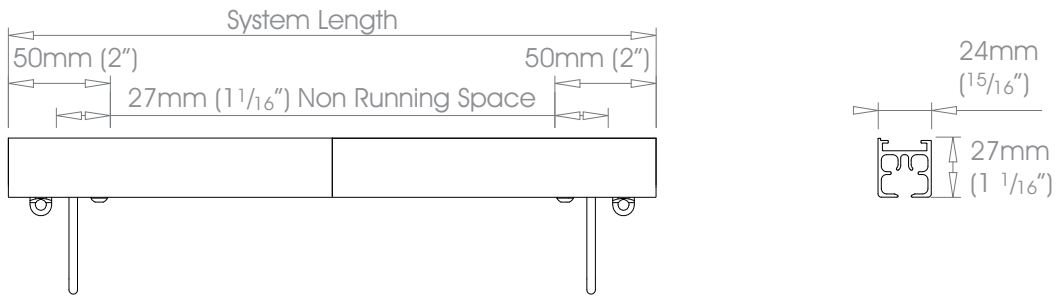

square H27mm (1 1/16") - Twin Cord

Gliding Options Glider • Wave® Glider • Roller • Wave® Roller

Gliders Pair Stack →← up to 6m (20')

Wave - Gliders Pair stack →← up to 6m (20')

Rollers Pair Stack →← up to 6m (20')

Wave - Rollers Pair stack →← up to 6m (20')