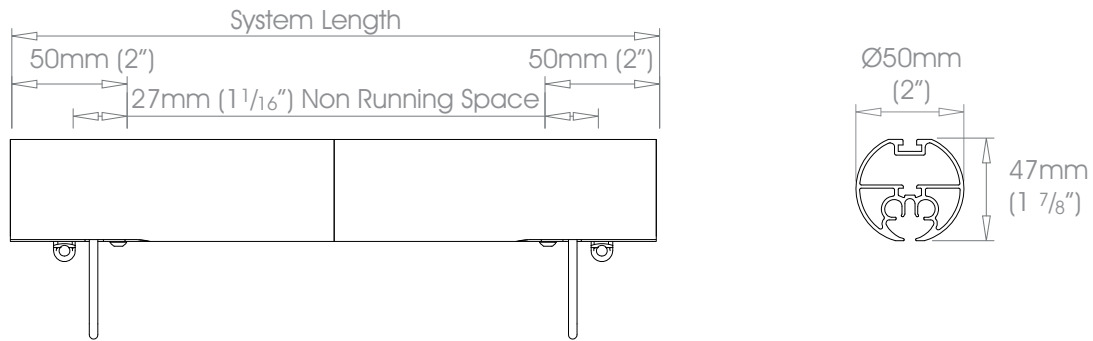

Round Ø50mm (2") - Twin Cord

Gliding Options Glider • Wave® Glider • Roller • Wave® Roller

Gliders Pair Stack →← up to 6m (20')

Wave - Gliders Pair stack →← up to 6m (20')

Rollers Pair Stack →← up to 6m (20')

Wave - Rollers Pair stack →← up to 6m (20')