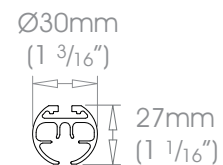

Round $\varnothing 30\text{mm}$ ($1\frac{3}{16}$ ") - Single Cord

Gliding Options Glider • Wave® Glider • Roller • Wave® Roller

Gliders Single Stack → up to 3m (10')
Pair Stack →← up to 6m (20')

Rollers Single Stack → up to 6m (20')
Pair Stack →← up to 6m (20')

Wave - Gliders Single stack → up to 3m (10')
Pair stack →← up to 6m (20')

Wave - Rollers Single stack → up to 6m (20')
Pair stack →← up to 6m (20')