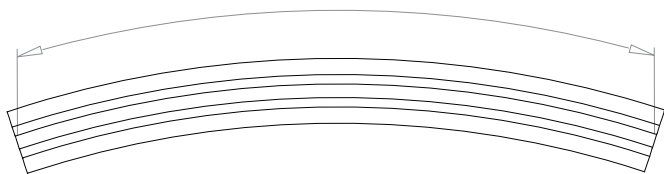

50mm (2") Gliderpole not available in Bright Aluminium or Bright Brass finishes

1. **Finishes** Alabaster • Dusk • Slate • Flint • Barley • Dove • Millstone • Clay • Cocoa • Cloud • Ceramic • Bone • Cream • Parchment • Mineral • Damson Moss • Smoke • Frame Grey • Raven **Coat Options** ☉Matte / ☉Satin / ☉Gloss | Platinum • Champagne • Gold • Cognac • Gunmetal
   Antique Brass • Pewter • Bronzed **Coat Options** ☉Satin / ☉Gloss | Natural Silver | Dawn • Mist • Sunset • Night Sky • Midnight
2. **Premium Finishes** Can be specified at twice the cost of the standard finish
   Bright Aluminium☉ • Bright Brass☉ | Old Silver • Old Pewter • Old Brass • Light Bronze • Bronze Art
   ☉ Not available on Square or 50mm (2") poles

Round $\varnothing 30\text{mm}$ ($1\frac{3}{16}$ "

Round $\varnothing 50\text{mm}$ (2")

300mm (12")