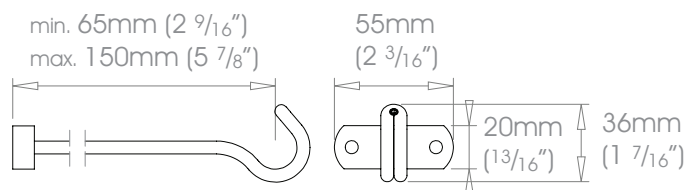

STEEL Brackets • Adjustable Bracket - Mid

Finishes Waxed • Polished • Brass Toned • Polished Copper Tint • Bronzed • Oil Rubbed • Flint (satin)
 Custom Finishes Finishes from the Colour Selector can be specified subject to a per order upcharge

19mm (3/4") Adjustable Bracket - Mid

Weight 158g (5.5oz)

25mm (1") Adjustable Bracket - Mid

Weight 300g (10oz)

38mm (1 1/2") Adjustable Bracket - Mid

Weight 554g (1lb 3oz)