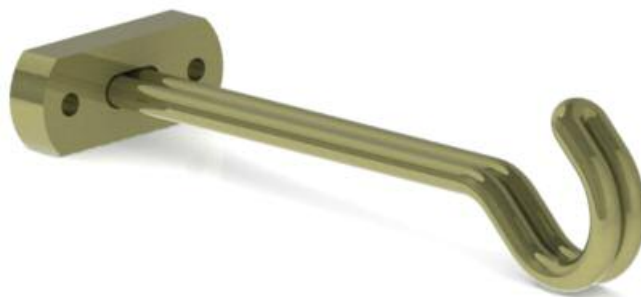

STEEL Brackets • Adjustable Bracket - Mid

Finishes Waxed • Polished • Brass Toned • Polished Copper Tint • Bronzed • Oil Rubbed • Flint (satin)
 Custom Finishes Finishes from the Colour Selector can be specified subject to a per order upcharge

19mm (3/4") Adjustable Bracket - Mid

Weight 158g (5.5oz)

25mm (1") Adjustable Bracket - Mid

Weight 300g (10oz)

38mm (1 1/2") Adjustable Bracket - Mid

Weight 554g (1lb 3oz)