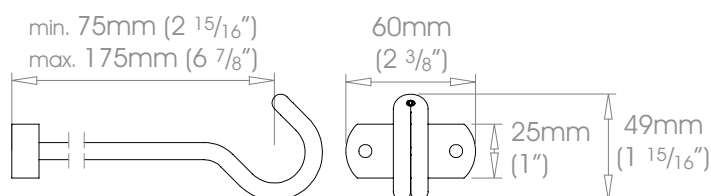

STEEL Brackets • Adjustable Bracket - Mid

Finishes Waxed • Polished • Brass Toned • Polished Copper Tint • Bronzed • Oil Rubbed • Flint (satin)
 Custom Finishes Finishes from the Colour Selector can be specified subject to a per order upcharge

19mm (3/4") Adjustable Bracket - Mid

Weight 158g (5.5oz)

25mm (1") Adjustable Bracket - Mid

Weight 300g (10oz)

38mm (1 1/2") Adjustable Bracket - Mid

Weight 554g (1lb 3oz)