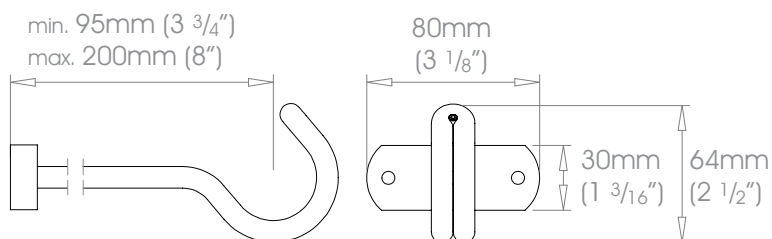

19mm (3/4") Adjustable Bracket - Mid

Weight 158g (5.5oz)

25mm (1") Adjustable Bracket - Mid

Weight 300g (10oz)

38mm (1 1/2") Adjustable Bracket - Mid

Weight 554g (1lb 3oz)