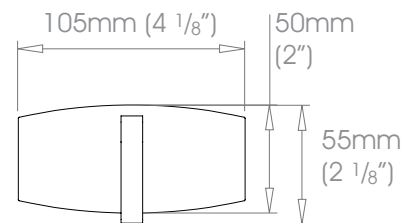

30mm (1 3/16") Single Bracket - Passing

 Projection 100mm (4")

 Weight 216g (8oz)

50mm (2") Single Bracket - Passing

 Projection 100mm (4")

 Weight 362g (13oz)