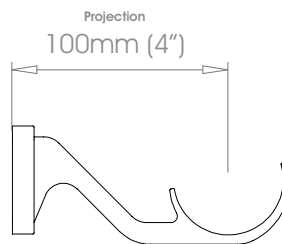

30mm (1 3/16") Single Bracket - Passing

 Projection 100mm (4")

 Weight 216g (8oz)

50mm (2") Single Bracket - Passing

 Projection 100mm (4")

 Weight 362g (13oz)