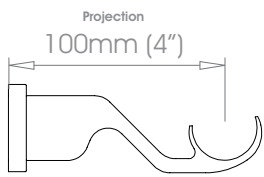

30mm (1 3/16") Single Bracket - Passing

 Projection 100mm (4")

 Weight 216g (8oz)

50mm (2") Single Bracket - Passing

 Projection 100mm (4")

 Weight 362g (13oz)