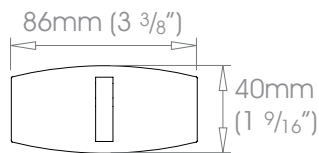

30mm (1 3/16") Single Bracket - Passing

 Projection 100mm (4")

 Weight 216g (8oz)

50mm (2") Single Bracket - Passing

 Projection 100mm (4")

 Weight 362g (13oz)