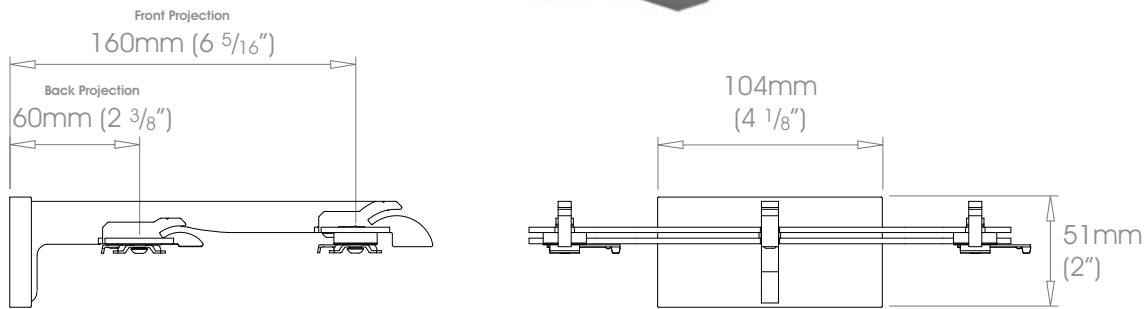

ECLIPSE Brackets • Double Bracket - Joining

Finishes **Classic** Polished • Polished Brass Tint • Polished Copper Tint • Polished Rose Tint • Polished Bronze Tint • Waxed
Progressive Brushed Stainless • Brushed Brass Tint • Brushed Copper Tint • Brushed Rose Tint • Brushed Bronze Tint • Brushed Carbon Tint
Cloud • Dove • Millstone • Slate • Flint Coat Options Matte (M) • Satin (S) • Gloss (G)

f38mm (1 1/2") b30mm (1 3/16") Double Bracket - Joining

W weight 683g (1lb 8oz)

f50mm (2") b30mm (1 3/16") Double Bracket - Joining

W weight 893g (1lb 15oz)