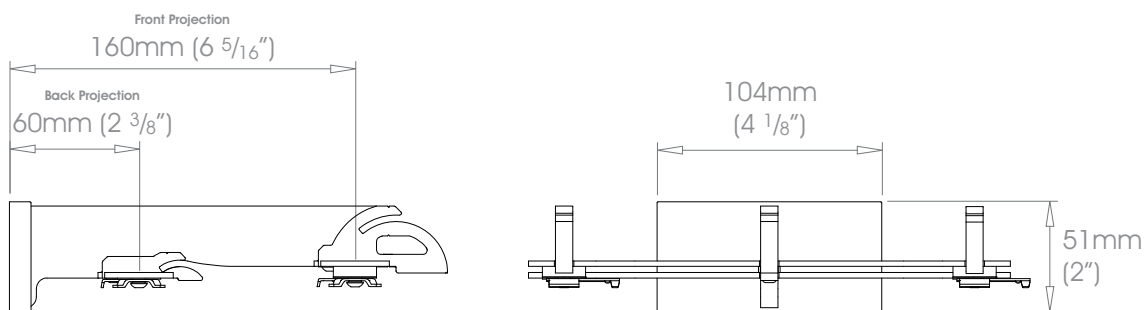

ECLIPSE Brackets • Double Bracket - Joining

Finishes **Classic** Polished • Polished Brass Tint • Polished Copper Tint • Polished Rose Tint • Polished Bronze Tint • Waxed
Progressive Brushed Stainless • Brushed Brass Tint • Brushed Copper Tint • Brushed Rose Tint • Brushed Bronze Tint • Brushed Carbon Tint
Cloud • Dove • Millstone • Slate • Flint Coat Options Matte (M) • Satin (S) • Gloss (G)

f38mm (1 1/2") b30mm (1 3/16") Double Bracket - Joining

W weight 683g (1lb 8oz)

f50mm (2") b30mm (1 3/16") Double Bracket - Joining

W weight 893g (1lb 15oz)