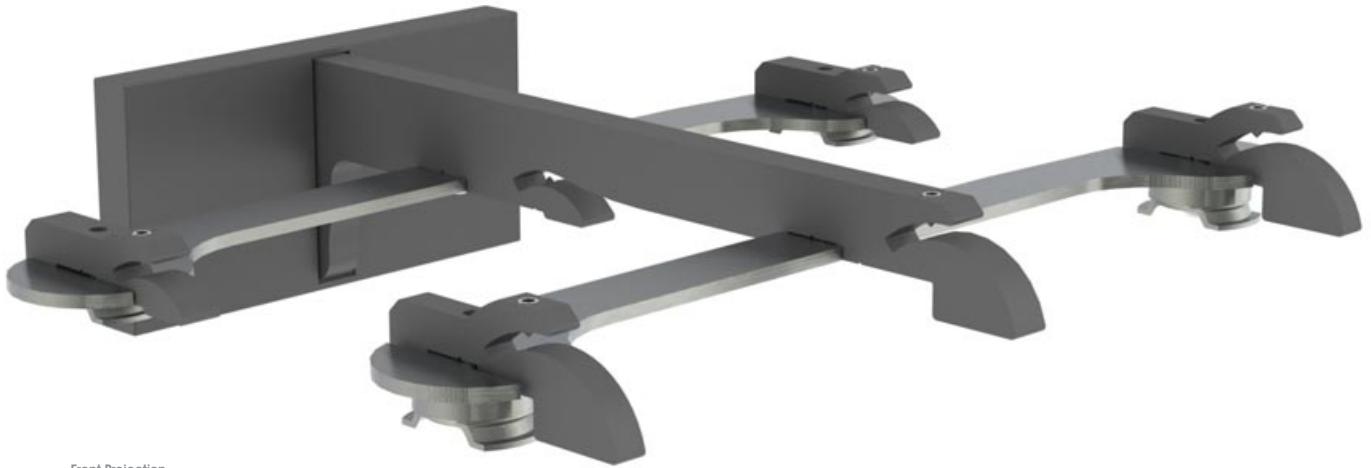

ECLIPSE Brackets • Double Bracket - Joining

Finishes **Classic** Polished • Polished Brass Tint • Polished Copper Tint • Polished Rose Tint • Polished Bronze Tint • Waxed
Progressive Brushed Stainless • Brushed Brass Tint • Brushed Copper Tint • Brushed Rose Tint • Brushed Bronze Tint • Brushed Carbon Tint
Cloud • Dove • Millstone • Slate • Flint Coat Options Matte (M) • Satin (S) • Gloss (G)

f38mm (1 1/2") b30mm (1 3/16") Double Bracket - Joining

W weight 683g (1lb 8oz)

f50mm (2") b30mm (1 3/16") Double Bracket - Joining

W weight 893g (1lb 15oz)