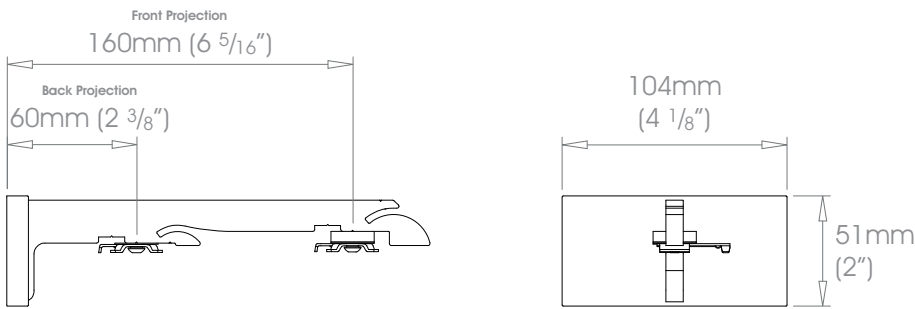

f38mm (1 1/2") v30mm (1 3/16") Double Bracket - Mid

 weight 456g (1lb 1oz)

f50mm (2") v30mm (1 3/16") Double Bracket - Mid

 weight 583g (1lb 5oz)