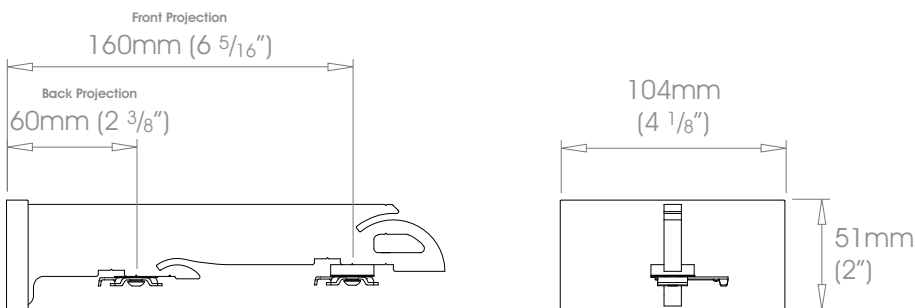

f38mm (1 1/2") v30mm (1 3/16") Double Bracket - Mid

 weight 456g (1lb 1oz)

f50mm (2") v30mm (1 3/16") Double Bracket - Mid

 weight 583g (1lb 5oz)