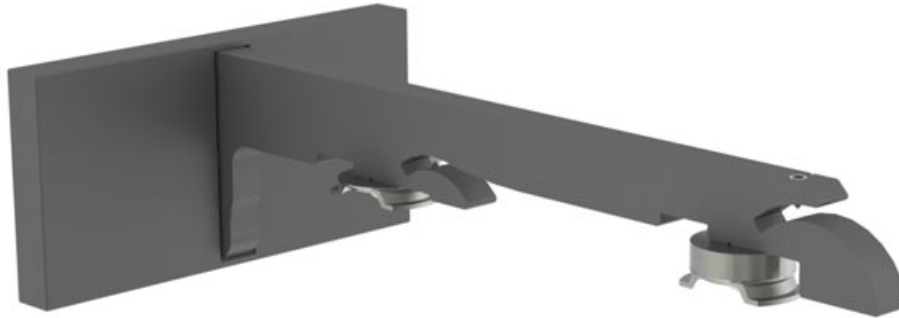

ECLIPSE Brackets • Double Bracket - Mid

Finishes **Classic** Polished • Polished Brass Tint • Polished Copper Tint • Polished Rose Tint • Polished Bronze Tint • Waxed
Progressive Brushed Stainless • Brushed Brass Tint • Brushed Copper Tint • Brushed Rose Tint • Brushed Bronze Tint • Brushed Carbon Tint
Cloud • Dove • Millstone • Slate • Flint Coat Options Matte (M) • Satin (S) • Gloss (G)

f38mm (1 1/2") v30mm (1 3/16") Double Bracket - Mid

 weight 456g (1lb 1oz)

f50mm (2") v30mm (1 3/16") Double Bracket - Mid

 weight 583g (1lb 5oz)