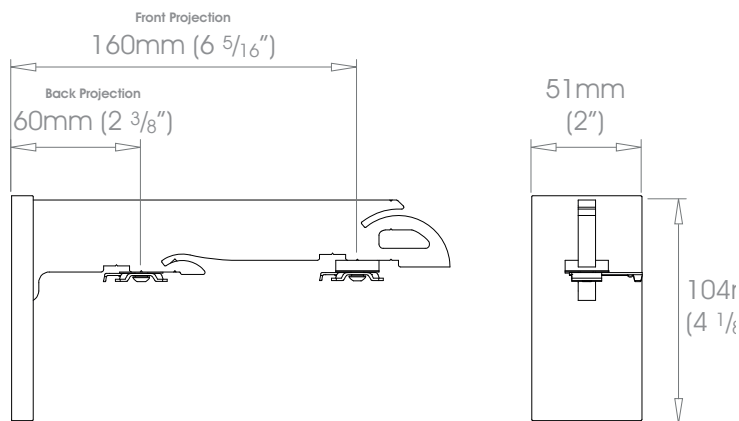

F38mm (1 1/2") B30mm (1 3/16") Double Bracket - Side

 weight 456g (1lb 1oz)

F50mm (2") B30mm (1 3/16") Double Bracket - Side

 weight 583g (1lb 5oz)