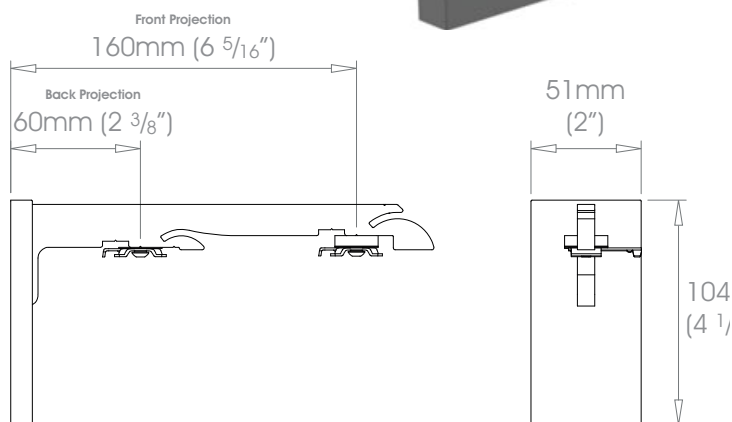

F38mm (1 1/2") B30mm (1 3/16") Double Bracket - Side

 weight 456g (1lb 1oz)

F50mm (2") B30mm (1 3/16") Double Bracket - Side

 weight 583g (1lb 5oz)