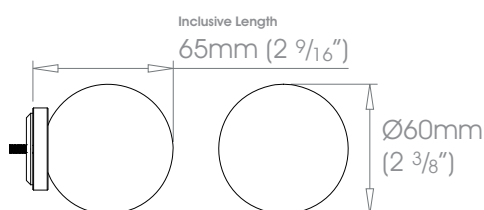

30mm (1 3/16") Progressive - Ball

W Weight 98g (3.5oz)

38mm (1 1/2") Progressive - Ball

W Weight 165g (6oz)

50mm (2") Progressive - Ball

W Weight 317g (11oz)