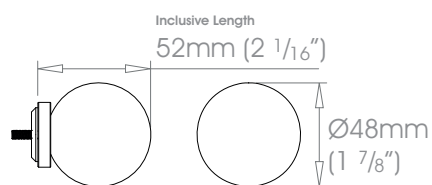

30mm (1 3/16") Progressive - Ball

W Weight 98g (3.5oz)

38mm (1 1/2") Progressive - Ball

W Weight 165g (6oz)

50mm (2") Progressive - Ball

W Weight 317g (11oz)