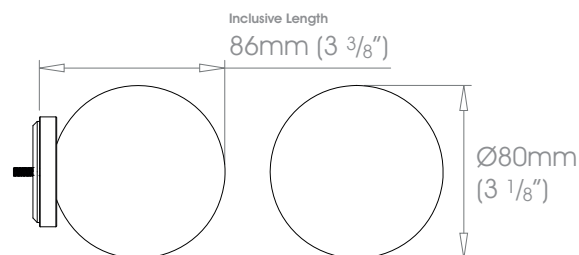

30mm (1 3/16") Progressive - Ball

W Weight 98g (3.5oz)

38mm (1 1/2") Progressive - Ball

W Weight 165g (6oz)

50mm (2") Progressive - Ball

W Weight 317g (11oz)