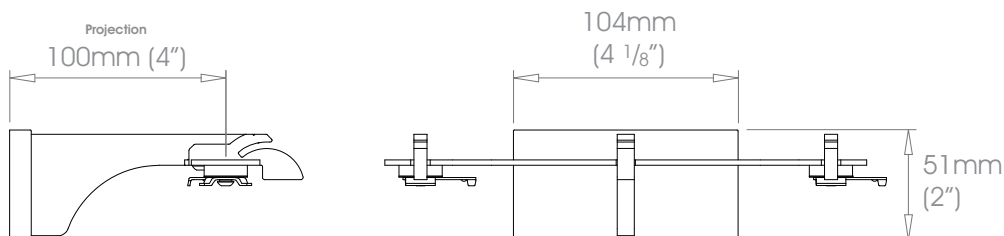

30mm (1 3/16") Single Bracket - Joining

 Projection 100mm (4")

 Weight 332g (12oz)

38mm (1 1/2") Single Bracket - Joining

 Projection 100mm (4")

 Weight 547g (1lb 4oz)

ECLIPSE Brackets • Single Bracket - Joining

50mm (2") Single Bracket - Joining

 Projection 100mm (4")

 Weight 688g (1lb 8oz)