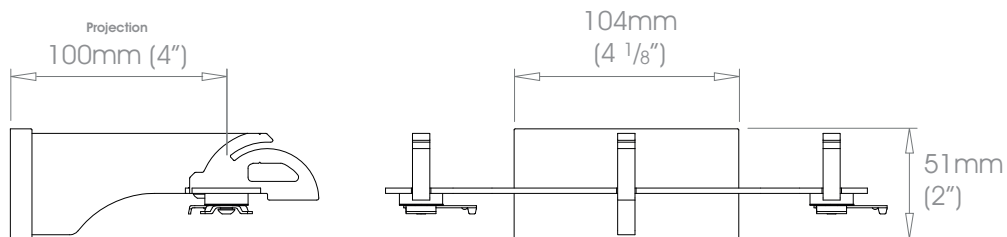

30mm (1 3/16") Single Bracket - Joining

 Projection 100mm (4")

 Weight 332g (12oz)

38mm (1 1/2") Single Bracket - Joining

 Projection 100mm (4")

 Weight 547g (1lb 4oz)

ECLIPSE Brackets • Single Bracket - Joining

50mm (2") Single Bracket - Joining

 Projection 100mm (4")

 Weight 688g (1lb 8oz)