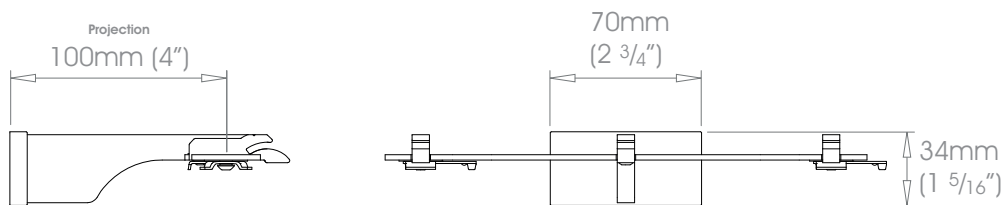

ECLIPSE Brackets • Single Bracket - Joining

Finishes **Classic** Polished • Polished Brass Tint • Polished Copper Tint • Polished Rose Tint • Polished Bronze Tint • Waxed
Progressive Brushed Stainless • Brushed Brass Tint • Brushed Copper Tint • Brushed Rose Tint • Brushed Bronze Tint • Brushed Carbon Tint
Cloud • Dove • Millstone • Slate • Flint Coat Options Matte (M) • Satin (S) • Gloss (G)

30mm (1 3/16") Single Bracket - Joining

 Projection 100mm (4")

 Weight 332g (12oz)

38mm (1 1/2") Single Bracket - Joining

 Projection 100mm (4")

 Weight 547g (1lb 4oz)

ECLIPSE Brackets • Single Bracket - Joining

50mm (2") Single Bracket - Joining

 Projection 100mm (4")

 Weight 688g (1lb 8oz)