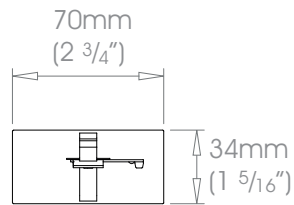

## 30mm (1 3/16") Single Bracket - Mid

 Projection 100mm (4")

 Weight 213g (7.5oz)

## 38mm (1 1/2") Single Bracket - Mid

 Projection 100mm (4")

 Weight 422g (15oz)

## 50mm (2") Single Bracket - Mid

 Projection 100mm (4")

 Weight 500g (11lb 2oz)