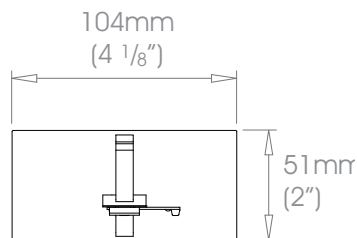

## 30mm (1 3/16") Single Bracket - Mid

 Projection 100mm (4")

 Weight 213g (7.5oz)

## 38mm (1 1/2") Single Bracket - Mid

 Projection 100mm (4")

 Weight 422g (15oz)

## 50mm (2") Single Bracket - Mid

 Projection 100mm (4")

 Weight 500g (11lb 2oz)