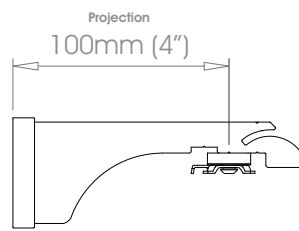

## 30mm (1 3/16") Single Bracket - Mid

 Projection 100mm (4")

 Weight 213g (7.5oz)

## 38mm (1 1/2") Single Bracket - Mid

 Projection 100mm (4")

 Weight 422g (15oz)

## 50mm (2") Single Bracket - Mid

 Projection 100mm (4")

 Weight 500g (11lb 2oz)