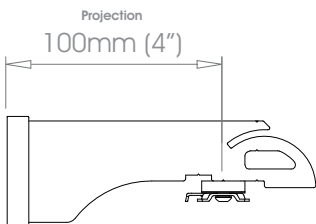

## 30mm (1 3/16") Single Bracket - Mid

 Projection 100mm (4")

 Weight 213g (7.5oz)

## 38mm (1 1/2") Single Bracket - Mid

 Projection 100mm (4")

 Weight 422g (15oz)

## 50mm (2") Single Bracket - Mid

 Projection 100mm (4")

 Weight 500g (11lb 2oz)