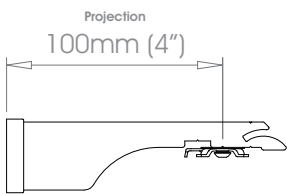

## 30mm (1 3/16") Single Bracket - Mid

 Projection 100mm (4")

 Weight 213g (7.5oz)

## 38mm (1 1/2") Single Bracket - Mid

 Projection 100mm (4")

 Weight 422g (15oz)

## 50mm (2") Single Bracket - Mid

 Projection 100mm (4")

 Weight 500g (11lb 2oz)