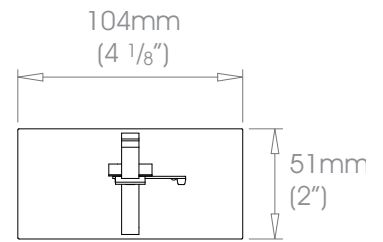

## 30mm (1 3/16") Single Bracket - Mid

 Projection 100mm (4")

 Weight 213g (7.5oz)

## 38mm (1 1/2") Single Bracket - Mid

 Projection 100mm (4")

 Weight 422g (15oz)

## 50mm (2") Single Bracket - Mid

 Projection 100mm (4")

 Weight 500g (11lb 2oz)