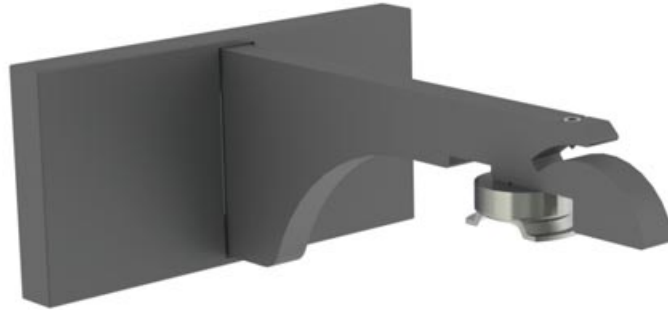

# ECLIPSE Brackets • Single Bracket - Mid

**Finishes** **Classic** Polished • Polished Brass Tint • Polished Copper Tint • Polished Rose Tint • Polished Bronze Tint • Waxed  
**Progressive** Brushed Stainless • Brushed Brass Tint • Brushed Copper Tint • Brushed Rose Tint • Brushed Bronze Tint • Brushed Carbon Tint  
 Cloud • Dove • Millstone • Slate • Flint Coat Options Matte (M) • Satin (S) • Gloss (G)

## 30mm (1 3/16") Single Bracket - Mid

 Projection 100mm (4")

 Weight 213g (7.5oz)

## 38mm (1 1/2") Single Bracket - Mid

 Projection 100mm (4")

 Weight 422g (15oz)

## 50mm (2") Single Bracket - Mid

 Projection 100mm (4")

 Weight 500g (11lb 2oz)