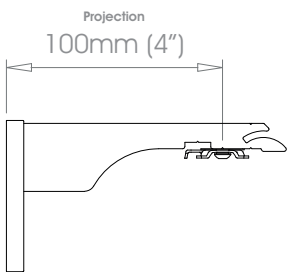

**30mm (1 3/16") Single Bracket - Side**

Projection 100mm (4")

Weight 213g (7.5oz)

**38mm (1 1/2") Single Bracket - Side**

Projection 100mm (4")

Weight 422g (15oz)

**50mm (2") Single Bracket - Side**

Projection 100mm (4")

Weight 500g (11lb 2oz)