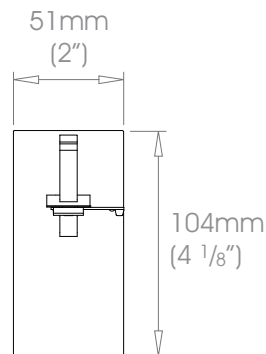

**30mm (1 3/16") Single Bracket - Side**

Projection 100mm (4")

Weight 213g (7.5oz)

**38mm (1 1/2") Single Bracket - Side**

Projection 100mm (4")

Weight 422g (15oz)

**50mm (2") Single Bracket - Side**

Projection 100mm (4")

Weight 500g (11lb 2oz)