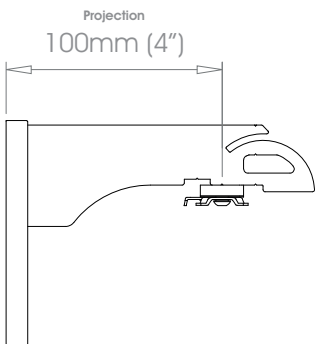

**30mm (1 3/16") Single Bracket - Side**

Projection 100mm (4")

Weight 213g (7.5oz)

**38mm (1 1/2") Single Bracket - Side**

Projection 100mm (4")

Weight 422g (15oz)

**50mm (2") Single Bracket - Side**

Projection 100mm (4")