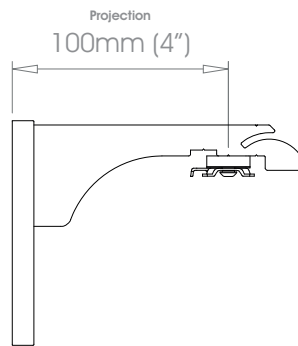

**30mm (1 3/16") Single Bracket - Side**

Projection 100mm (4")

Weight 213g (7.5oz)

**38mm (1 1/2") Single Bracket - Side**

Projection 100mm (4")

Weight 422g (15oz)

**50mm (2") Single Bracket - Side**

Projection 100mm (4")

Weight 500g (11lb 2oz)