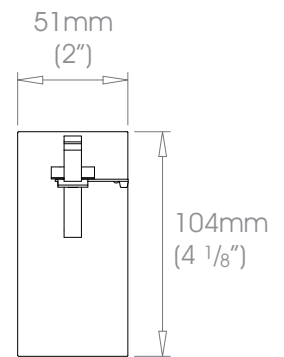

**30mm (1 3/16") Single Bracket - Side**

Projection 100mm (4")

Weight 213g (7.5oz)

**38mm (1 1/2") Single Bracket - Side**

Projection 100mm (4")

Weight 422g (15oz)

**50mm (2") Single Bracket - Side**

Projection 100mm (4")

Weight 500g (11lb 2oz)