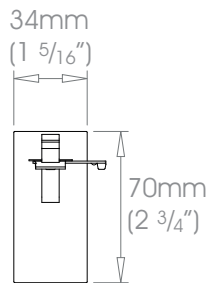

**30mm (1 3/16") Single Bracket - Side**

Projection 100mm (4")

Weight 213g (7.5oz)

**38mm (1 1/2") Single Bracket - Side**

Projection 100mm (4")

Weight 422g (15oz)

**50mm (2") Single Bracket - Side**

Projection 100mm (4")

Weight 500g (11lb 2oz)