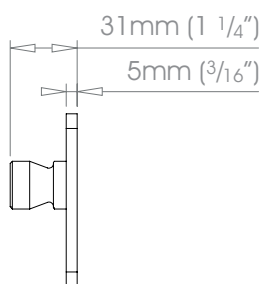

25mm (1") Classic Single Bracket - End

 Weight 141g (5oz)