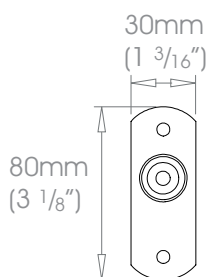

25mm (1") Classic Single Bracket - End

 Weight 141g (5oz)