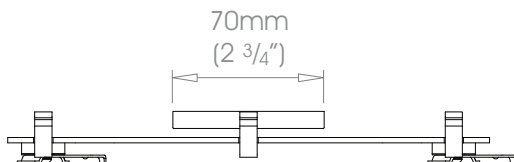

ECLIPSE Brackets • Ceiling Bracket - Flush Joining

Finishes **Classic** Polished • Polished Brass Tint • Polished Copper Tint • Polished Rose Tint • Polished Bronze Tint • Waxed
Progressive Brushed Stainless • Brushed Brass Tint • Brushed Copper Tint • Brushed Rose Tint • Brushed Bronze Tint • Brushed Carbon Tint
 Cloud • Dove • Millstone • Slate • Flint Coat Options Matte (M) • Satin (S) • Gloss (G)

30mm (1 3/16") Ceiling Bracket - Flush Joining

W Weight 218g (8oz)

38mm (1 1/2") Ceiling Bracket - Flush Joining

W Weight 258g (9oz)

50mm (2") Ceiling Bracket - Flush Joining

W Weight 351g (13oz)

Not suitable for use with any finials that project above the coverpole