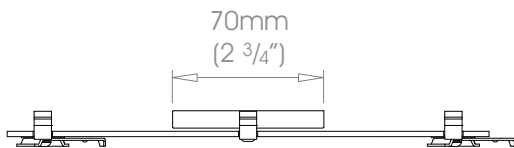

ECLIPSE Brackets • Ceiling Bracket - Flush Joining

Finishes **Classic** Polished • Polished Brass Tint • Polished Copper Tint • Polished Rose Tint • Polished Bronze Tint • Waxed
Progressive Brushed Stainless • Brushed Brass Tint • Brushed Copper Tint • Brushed Rose Tint • Brushed Bronze Tint • Brushed Carbon Tint
 Cloud • Dove • Millstone • Slate • Flint Coat Options Matte (M) • Satin (S) • Gloss (G)

30mm (1 3/16") Ceiling Bracket - Flush Joining

W Weight 218g (8oz)

38mm (1 1/2") Ceiling Bracket - Flush Joining

W Weight 258g (9oz)

50mm (2") Ceiling Bracket - Flush Joining

W Weight 351g (13oz)

Not suitable for use with any finials that project above the coverpole