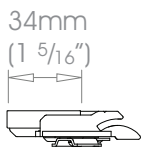

ECLIPSE Brackets • Ceiling Bracket - Flush Joining

Finishes **Classic** Polished • Polished Brass Tint • Polished Copper Tint • Polished Rose Tint • Polished Bronze Tint • Waxed
Progressive Brushed Stainless • Brushed Brass Tint • Brushed Copper Tint • Brushed Rose Tint • Brushed Bronze Tint • Brushed Carbon Tint
 Cloud • Dove • Millstone • Slate • Flint Coat Options Matte (M) • Satin (S) • Gloss (G)

30mm (1 3/16") Ceiling Bracket - Flush Joining

W Weight 218g (8oz)

38mm (1 1/2") Ceiling Bracket - Flush Joining

W Weight 258g (9oz)

50mm (2") Ceiling Bracket - Flush Joining

W Weight 351g (13oz)

Not suitable for use with any finials that project above the coverpole