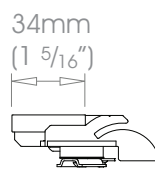

ECLIPSE Brackets • Ceiling Bracket - Flush Joining

Finishes **Classic** Polished • Polished Brass Tint • Polished Copper Tint • Polished Rose Tint • Polished Bronze Tint • Waxed
Progressive Brushed Stainless • Brushed Brass Tint • Brushed Copper Tint • Brushed Rose Tint • Brushed Bronze Tint • Brushed Carbon Tint
 Cloud • Dove • Millstone • Slate • Flint Coat Options Matte (M) • Satin (S) • Gloss (G)

30mm (1 3/16") Ceiling Bracket - Flush Joining

W Weight 218g (8oz)

38mm (1 1/2") Ceiling Bracket - Flush Joining

W Weight 258g (9oz)

50mm (2") Ceiling Bracket - Flush Joining

W Weight 351g (13oz)

Not suitable for use with any finials that project above the coverpole