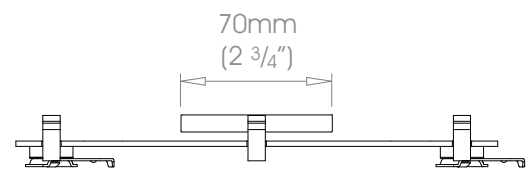

ECLIPSE Brackets • Ceiling Bracket - Flush Joining

Finishes **Classic** Polished • Polished Brass Tint • Polished Copper Tint • Polished Rose Tint • Polished Bronze Tint • Waxed
Progressive Brushed Stainless • Brushed Brass Tint • Brushed Copper Tint • Brushed Rose Tint • Brushed Bronze Tint • Brushed Carbon Tint
 Cloud • Dove • Millstone • Slate • Flint Coat Options Matte (M) • Satin (S) • Gloss (G)

30mm (1 3/16") Ceiling Bracket - Flush Joining

W Weight 218g (8oz)

38mm (1 1/2") Ceiling Bracket - Flush Joining

W Weight 258g (9oz)

50mm (2") Ceiling Bracket - Flush Joining

W Weight 351g (13oz)

Not suitable for use with any finials that project above the coverpole