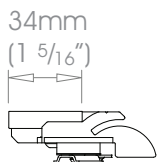

30mm (1 3/16") Ceiling Bracket - Flush Joining

W Weight 218g (8oz)

38mm (1 1/2") Ceiling Bracket - Flush Joining

W Weight 258g (9oz)

50mm (2") Ceiling Bracket - Flush Joining

W Weight 351g (13oz)

Not suitable for use with any finials that project above the coverpole