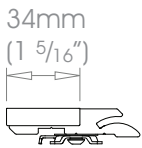

30mm (1 3/16") Ceiling Bracket - Flush

 Weight 98g (3.5oz)

38mm (1 1/2") Ceiling Bracket - Flush

 Weight 116g (4oz)

50mm (2") Ceiling Bracket - Flush

 Weight 160g (6oz)

Not suitable for use with any finials that project above the coverpole