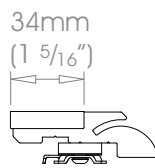

30mm (1 3/16") Ceiling Bracket - Flush

 Weight 98g (3.5oz)

38mm (1 1/2") Ceiling Bracket - Flush

 Weight 116g (4oz)

50mm (2") Ceiling Bracket - Flush

 Weight 160g (6oz)

Not suitable for use with any finials that project above the coverpole