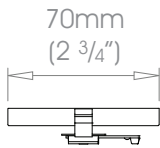

30mm (1 3/16") Ceiling Bracket - Flush

 Weight 98g (3.5oz)

38mm (1 1/2") Ceiling Bracket - Flush

 Weight 116g (4oz)

50mm (2") Ceiling Bracket - Flush

 Weight 160g (6oz)

Not suitable for use with any finials that project above the coverpole