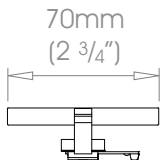

30mm (1 3/16") Ceiling Bracket - Flush

 Weight 98g (3.5oz)

38mm (1 1/2") Ceiling Bracket - Flush

 Weight 116g (4oz)

50mm (2") Ceiling Bracket - Flush

 Weight 160g (6oz)

Not suitable for use with any finials that project above the coverpole