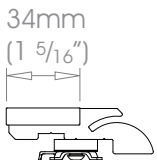

30mm (1 3/16") Ceiling Bracket - Flush

 Weight 98g (3.5oz)

38mm (1 1/2") Ceiling Bracket - Flush

 Weight 116g (4oz)

50mm (2") Ceiling Bracket - Flush

 Weight 160g (6oz)

Not suitable for use with any finials that project above the coverpole