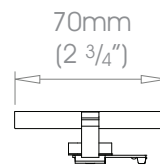

30mm (1 3/16") Ceiling Bracket - Flush

 Weight 98g (3.5oz)

38mm (1 1/2") Ceiling Bracket - Flush

 Weight 116g (4oz)

50mm (2") Ceiling Bracket - Flush

 Weight 160g (6oz)

Not suitable for use with any finials that project above the coverpole