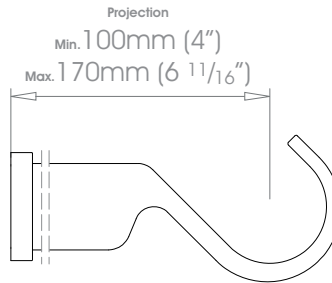

**30mm (1 3/16") Adjustable Bracket - Mid**

 Weight 432g (15oz)

**50mm (2") Adjustable Bracket - Mid**

 Weight 709g (1lb 9oz)