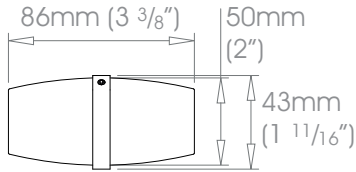

**30mm (1 3/16") Adjustable Bracket - Mid**

 Weight 432g (15oz)

**50mm (2") Adjustable Bracket - Mid**

 Weight 709g (1lb 9oz)