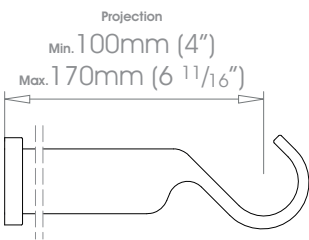

**30mm (1 3/16") Adjustable Bracket - Mid**

 Weight 432g (15oz)

**50mm (2") Adjustable Bracket - Mid**

 Weight 709g (1lb 9oz)