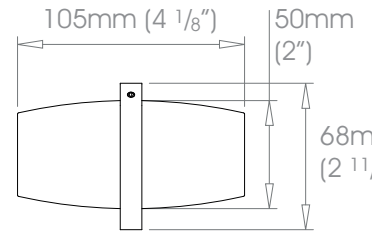

**30mm (1 3/16") Adjustable Bracket - Mid**

 Weight 432g (15oz)

**50mm (2") Adjustable Bracket - Mid**

 Weight 709g (1lb 9oz)