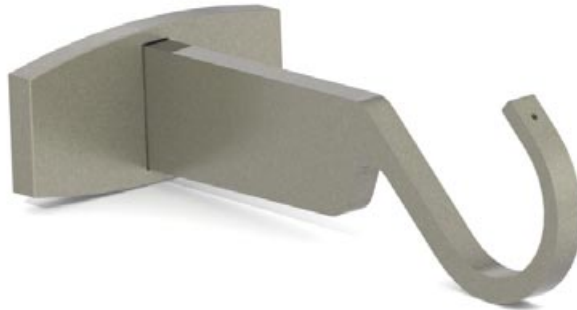

# ELYSIAN Brackets • Adjustable Bracket - Mid

## Finishes

Alabaster • Dusk • Granite • Slate • Flint • Barley • Dove • Millstone • Clay • Cocoa • Cloud • Ceramic • Bone • Cream • Parchment • Damson • Moss • Smoke • Frame Grey • Raven Coat Options: Matte (M) • Satin (S) • Gloss (G) • Platinum • Champagne • Gold • Cognac • Gunmetal • Antique Brass • Pewter • Bronzed Coat Options: Satin (S) • Gloss (G)  
 Polished Nickel - Can be specified at twice the cost of the standard finish  
**Custom Finishes** Can be specified subject to a per colour upcharge. (up to five poles)

**30mm (1 3/16") Adjustable Bracket - Mid**

 Weight 432g (15oz)

**50mm (2") Adjustable Bracket - Mid**

 Weight 709g (1lb 9oz)