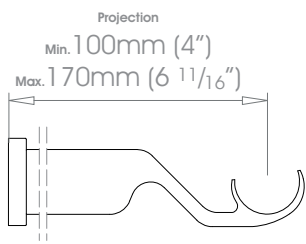

30mm (1 3/16") Adjustable Bracket - Passing

Weight 395g (14oz)

50mm (2") Adjustable Bracket - Passing

Weight 627g (1lb 6oz)