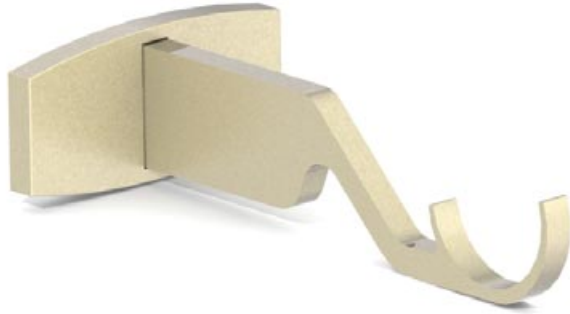

ELYSIAN Brackets • Adjustable Bracket - Passing

Finishes Alabaster • Dusk • Granite • Slate • Flint • Barley • Dove • Millstone • Clay • Cocoa • Cloud • Ceramic • Bone • Cream • Parchment • Damson • Moss • Smoke • Frame Grey • Raven Coat Options: Matte (M) • Satin (S) • Gloss (G) • Platinum • Champagne • Gold • Cognac • Gunmetal • Antique Brass • Pewter • Bronzed Coat Options: Satin (S) • Gloss (G)
 Polished Nickel - Can be specified at twice the cost of the standard finish
Custom Finishes Can be specified subject to a per colour upcharge. (up to five poles)

30mm (1 3/16") Adjustable Bracket - Passing

Weight 395g (14oz)

50mm (2") Adjustable Bracket - Passing

Weight 627g (1lb 6oz)