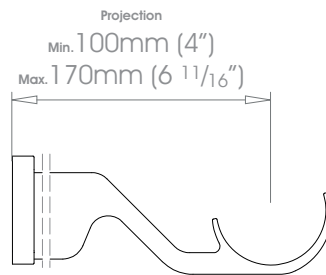

30mm (1 3/16") Adjustable Bracket - Passing

Weight 395g (14oz)

50mm (2") Adjustable Bracket - Passing

Weight 627g (1lb 6oz)