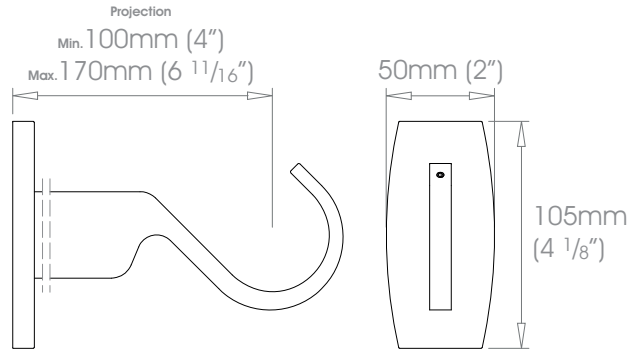

ELYSIAN Brackets • Adjustable Bracket - Side

Finishes Alabaster • Dusk • Granite • Slate • Flint • Barley • Dove • Millstone • Clay • Cocoa • Cloud • Ceramic • Bone • Cream • Parchment • Damson • Moss • Smoke • Frame Grey • Raven Coat Options: Matte (M) • Satin (S) • Gloss (G) • Platinum • Champagne • Gold • Cognac • Gunmetal • Antique Brass • Pewter • Bronzed Coat Options: Satin (S) • Gloss (G)
 Polished Nickel - Can be specified at twice the cost of the standard finish
Custom Finishes Can be specified subject to a per colour upcharge. (up to five poles)

30mm (1 3/16") Adjustable Bracket - Side

Weight 432g (15oz)

50mm (2") Adjustable Bracket - Side

Weight 709g (1lb 9oz)