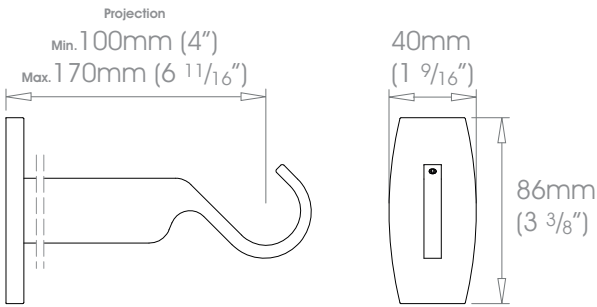

ELYSIAN Brackets • Adjustable Bracket - Side

Finishes Alabaster • Dusk • Granite • Slate • Flint • Barley • Dove • Millstone • Clay • Cocoa • Cloud • Ceramic • Bone • Cream • Parchment • Damson • Moss • Smoke • Frame Grey • Raven Coat Options: Matte (M) • Satin (S) • Gloss (G) • Platinum • Champagne • Gold • Cognac • Gunmetal • Antique Brass • Pewter • Bronzed Coat Options: Satin (S) • Gloss (G)
 Polished Nickel - Can be specified at twice the cost of the standard finish
Custom Finishes Can be specified subject to a per colour upcharge. (up to five poles)

30mm (1 3/16") Adjustable Bracket - Side

Weight 432g (15oz)

50mm (2") Adjustable Bracket - Side

Weight 709g (1lb 9oz)