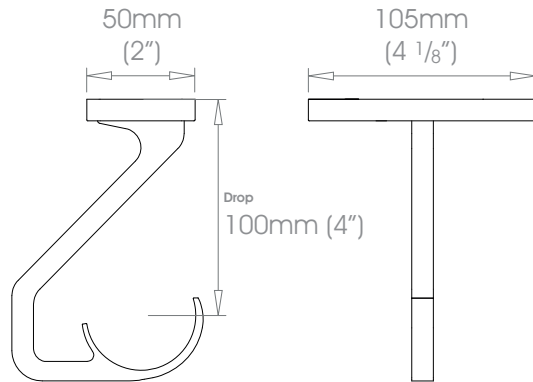

# ELYSIAN Brackets • Ceiling Bracket - Passing

**Finishes** Alabaster • Dusk • Granite • Slate • Flint • Barley • Dove • Millstone • Clay • Cocoa • Cloud • Ceramic • Bone • Cream • Parchment • Damson • Moss • Smoke • Frame Grey • Raven Coat Options: Matte (M) • Satin (S) • Gloss (G) • Platinum • Champagne • Gold • Cognac • Gunmetal • Antique Brass • Pewter • Bronzed Coat Options: Satin (S) • Gloss (G)  
 Polished Nickel - Can be specified at twice the cost of the standard finish  
**Custom Finishes** Can be specified subject to a per colour upcharge, (up to five poles)

30mm (1 3/16") Ceiling Bracket - Passing

 Projection 100mm (4")

 Weight 238g (8oz)

50mm (2") Ceiling Bracket - Passing

 Projection 100mm (4")

 Weight 445g (1lb)