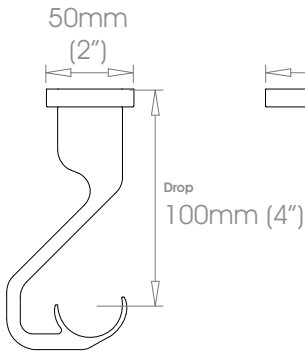

30mm (1 3/16") Ceiling Bracket - Passing

 Projection 100mm (4")

 Weight 238g (8oz)

50mm (2") Ceiling Bracket - Passing

 Projection 100mm (4")

 Weight 445g (1lb)