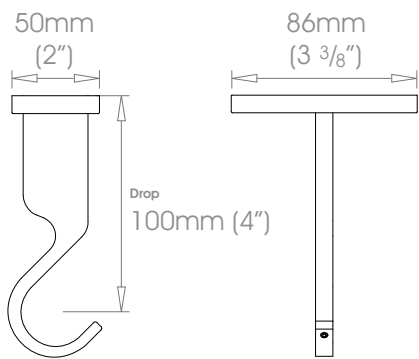

30mm (1 3/16") Ceiling Bracket

 Projection 100mm (4")

 Weight 253g (9oz)

50mm (2") Ceiling Bracket

 Projection 100mm (4")

 Weight 444g (15oz)