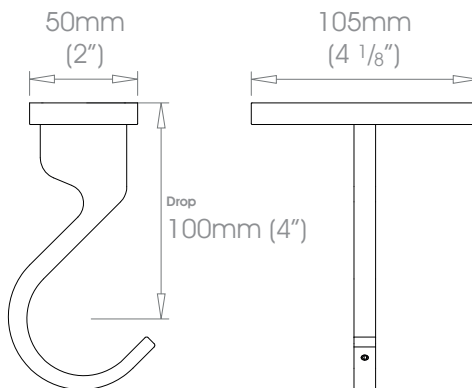

# ELYSIAN Brackets • Ceiling Bracket

**Finishes** Alabaster • Dusk • Granite • Slate • Flint • Barley • Dove • Millstone • Clay • Cocoa • Cloud • Ceramic • Bone • Cream • Parchment • Damson • Moss • Smoke • Frame Grey • Raven Coat Options: Matte (M) • Satin (S) • Gloss (G) • Platinum • Champagne • Gold • Cognac • Gunmetal • Antique Brass • Pewter • Bronzed Coat Options: Satin (S) • Gloss (G)  
 Polished Nickel - Can be specified at twice the cost of the standard finish  
**Custom Finishes** Can be specified subject to a per colour upcharge, (up to five poles)

30mm (1 3/16") Ceiling Bracket

 Projection 100mm (4")

 Weight 253g (9oz)

50mm (2") Ceiling Bracket

 Projection 100mm (4")

 Weight 444g (15oz)