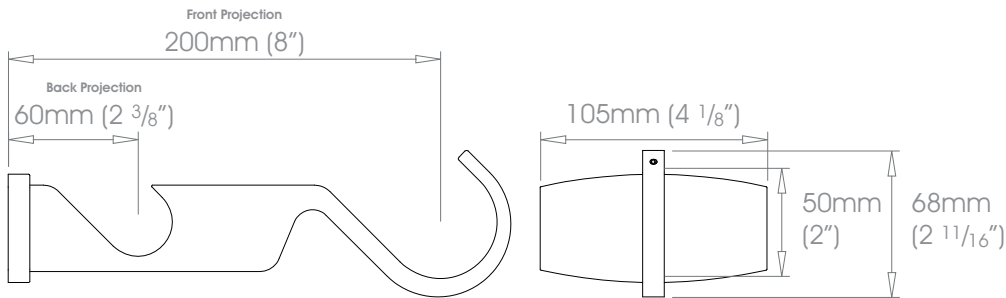

ø50mm (2") ø30mm (1 3/16") Double Bracket - Mid

 Weight 642g (1lb 7oz)