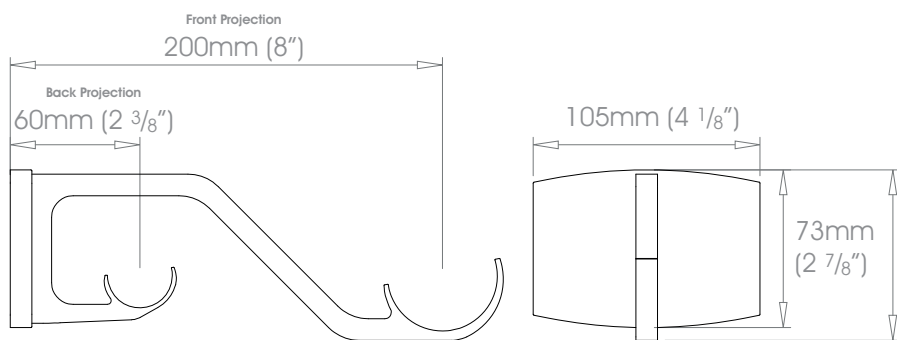

ø50mm (2") ø30mm (1 3/16") Double Bracket - Passing

 Weight 660g (1lb 7oz)