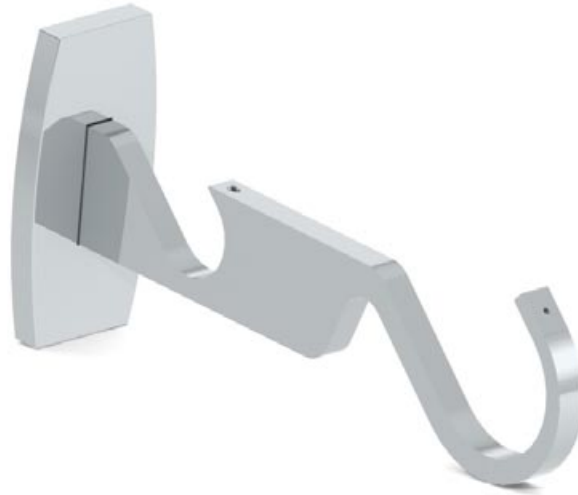

ELYSIAN Brackets • Double Bracket - Side

Finishes Alabaster • Dusk • Granite • Slate • Flint • Barley • Dove • Millstone • Clay • Cocoa • Cloud • Ceramic • Bone • Cream • Parchment • Damson • Moss • Smoke • Frame Grey • Raven Coat Options: Matte (M) • Satin (S) • Gloss (G) • Platinum • Champagne • Gold • Cognac • Gunmetal • Antique Brass • Pewter • Bronzed Coat Options: Satin (S) • Gloss (G)
Polished Nickel - Can be specified at twice the cost of the standard finish
Custom Finishes Can be specified subject to a per colour upcharge, (up to five poles)

ø50mm (2") ø30mm (1 3/16") Double Bracket - Side

 Weight 642g (1lb 7oz)