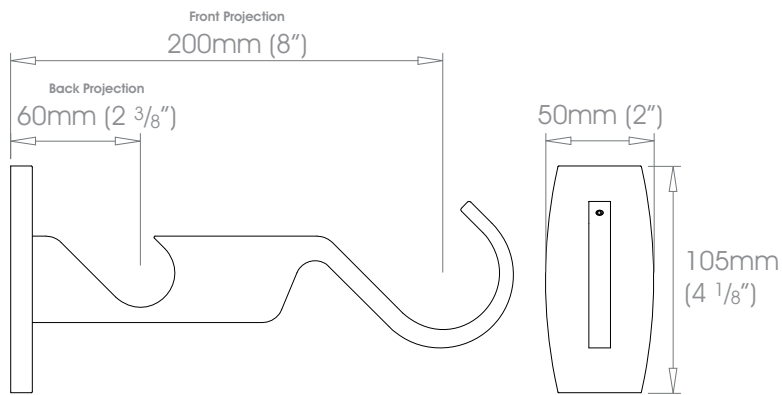

ELYSIAN Brackets • Double Bracket - Side

Finishes Alabaster • Dusk • Granite • Slate • Flint • Barley • Dove • Millstone • Clay • Cocoa • Cloud • Ceramic • Bone • Cream • Parchment • Damson • Moss • Smoke • Frame Grey • Raven Coat Options: Matte (M) • Satin (S) • Gloss (G) • Platinum • Champagne • Gold • Cognac • Gunmetal • Antique Brass • Pewter • Bronzed Coat Options: Satin (S) • Gloss (G)
Polished Nickel - Can be specified at twice the cost of the standard finish
Custom Finishes Can be specified subject to a per colour upcharge, (up to five poles)

ø50mm (2") ø30mm (1 3/16") Double Bracket - Side

 Weight 642g (1lb 7oz)