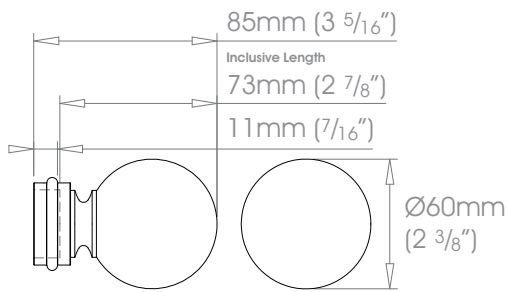

30mm (1 3/16") Globe

 Weight 188g (7oz)

50mm (2") Globe

 Weight 526g (1lb 3oz)