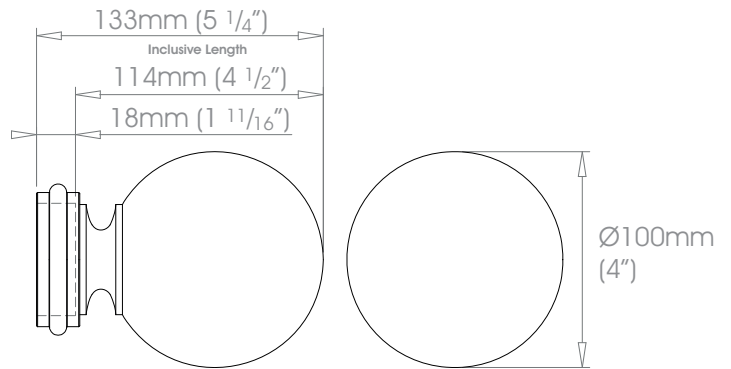

30mm (1 3/16") Globe

 Weight 188g (7oz)

50mm (2") Globe

 Weight 526g (1lb 3oz)