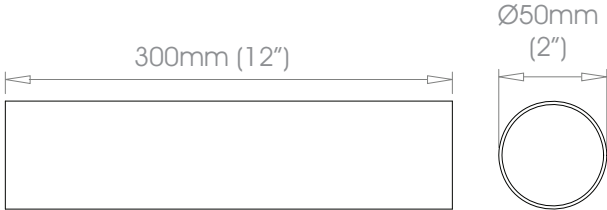

30mm (1 3/16") Pole - 300mm (1ft)

50mm (2") Pole - 300mm (1ft)