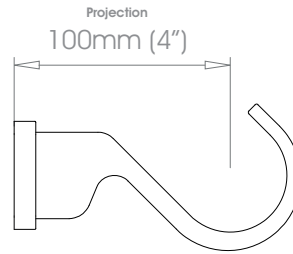

# ELYSIAN Brackets • Single Bracket - Mid

30mm (1 3/16") Single Bracket - Mid

Projection 100mm (4")

Weight 253g (9oz)

50mm (2") Single Bracket - Mid

Projection 100mm (4")

Weight 444g (15oz)