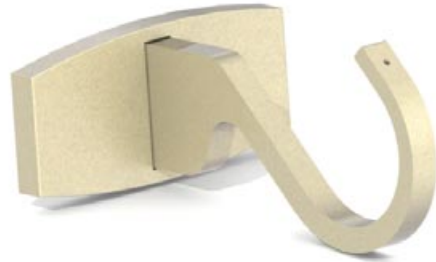

# ELYSIAN Brackets • Single Bracket - Mid

## Finishes

Alabaster • Dusk • Granite • Slate • Flint • Barley • Dove • Millstone • Clay • Cocoa • Cloud • Ceramic • Bone • Cream • Parchment • Damson • Moss • Smoke • Frame Grey • Raven Coat Options: Matte (M) • Satin (S) • Gloss (G) • Platinum • Champagne • Gold • Cognac • Gunmetal • Antique Brass • Pewter • Bronzed Coat Options: Satin (S) • Gloss (G)  
 Polished Nickel - Can be specified at twice the cost of the standard finish  
**Custom Finishes** Can be specified subject to a per colour upcharge, (up to five poles)

30mm (1 3/16") Single Bracket - Mid

Projection 100mm (4")

Weight 253g (9oz)

50mm (2") Single Bracket - Mid

Projection 100mm (4")

Weight 444g (15oz)