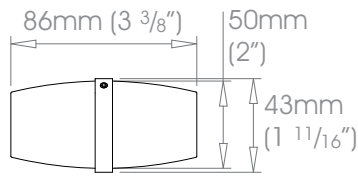

30mm (1 3/16") Single Bracket - Mid

Projection 100mm (4")

Weight 253g (9oz)

50mm (2") Single Bracket - Mid

Projection 100mm (4")

Weight 444g (15oz)