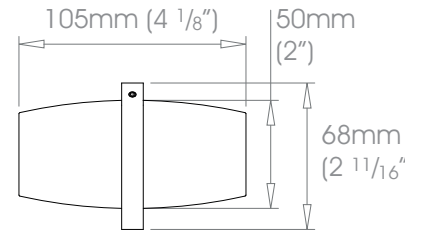

30mm (1 3/16") Single Bracket - Mid

Projection 100mm (4")

Weight 253g (9oz)

50mm (2") Single Bracket - Mid

Projection 100mm (4")

Weight 444g (15oz)