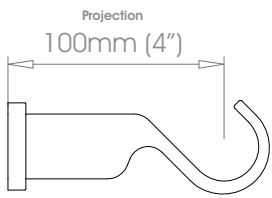

# ELYSIAN Brackets • Single Bracket - Mid

30mm (1 3/16") Single Bracket - Mid

Projection 100mm (4")

Weight 253g (9oz)

50mm (2") Single Bracket - Mid

Projection 100mm (4")

Weight 444g (15oz)