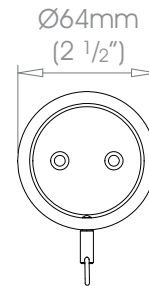

ELYSIAN Brackets • Single Bracket - Recess

Finishes Alabaster • Dusk • Granite • Slate • Flint • Barley • Dove • Millstone • Clay • Cocoa • Cloud • Ceramic • Bone • Cream • Parchment • Damson • Moss • Smoke • Frame Grey • Raven Coat Options: Matte (M) • Satin (S) • Gloss (G) • Platinum • Champagne • Gold • Cognac • Gunmetal • Antique Brass • Pewter • Bronzed Coat Options: Satin (S) • Gloss (G)
 Polished Nickel - Can be specified at twice the cost of the standard finish
Custom Finishes Can be specified subject to a per colour upcharge, (up to five poles)

30mm (1 3/16") Single Bracket - Recess

W Weight 88g (3oz)

50mm (2") Single Bracket - Recess

W Weight 314g (11oz)