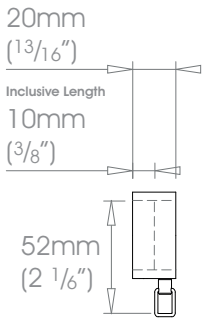

30mm (1 3/16") Single Bracket - Recess

W Weight 88g (3oz)

50mm (2") Single Bracket - Recess

W Weight 314g (11oz)