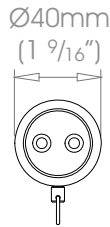

ELYSIAN Brackets • Single Bracket - Recess

Finishes Alabaster • Dusk • Granite • Slate • Flint • Barley • Dove • Millstone • Clay • Cocoa • Cloud • Ceramic • Bone • Cream • Parchment • Damson • Moss • Smoke • Frame Grey • Raven Coat Options: Matte (M) • Satin (S) • Gloss (G) • Platinum • Champagne • Gold • Cognac • Gunmetal • Antique Brass • Pewter • Bronzed Coat Options: Satin (S) • Gloss (G)
 Polished Nickel - Can be specified at twice the cost of the standard finish
Custom Finishes Can be specified subject to a per colour upcharge, (up to five poles)

30mm (1 3/16") Single Bracket - Recess

W Weight 88g (3oz)

50mm (2") Single Bracket - Recess

W Weight 314g (11oz)