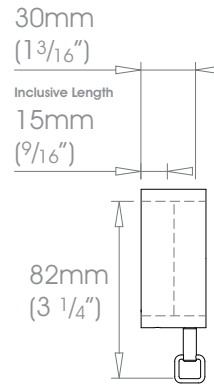

30mm (1 3/16") Single Bracket - Recess

W Weight 88g (3oz)

50mm (2") Single Bracket - Recess

W Weight 314g (11oz)