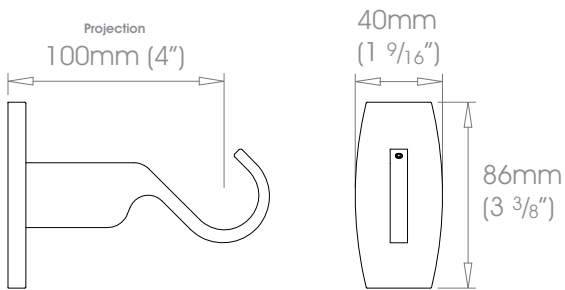

30mm (1 3/16") Single Bracket - Side

 Projection 100mm (4")

 Weight 253g (9oz)

50mm (2") Single Bracket - Side

 Projection 100mm (4")

 Weight 444g (15oz)