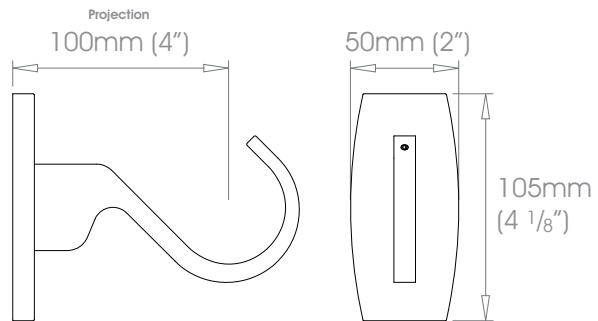

30mm (1 3/16") Single Bracket - Side

 Projection 100mm (4")

 Weight 253g (9oz)

50mm (2") Single Bracket - Side

 Projection 100mm (4")

 Weight 444g (15oz)