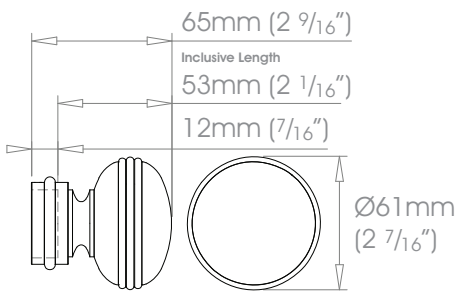

30mm (1 3/16") Squat Globe

W Weight 330g (12oz)

50mm (2") Squat Globe

W Weight 1.2kg (2lb 11oz)