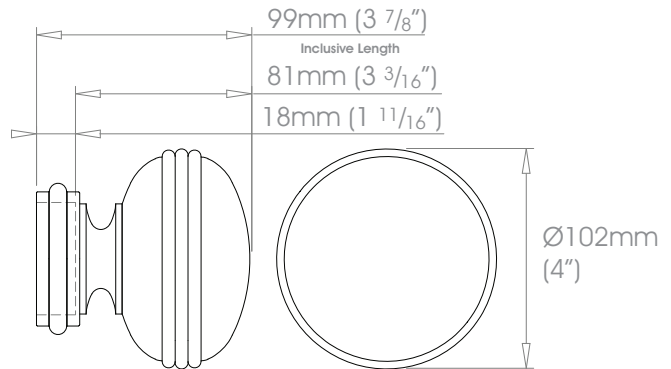

30mm (1 3/16") Squat Globe

W Weight 330g (12oz)

50mm (2") Squat Globe

W Weight 1.2kg (2lb 11oz)