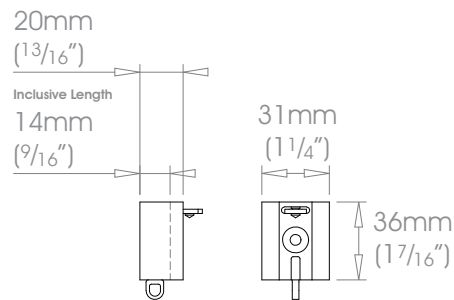

Flat Single Bracket - Recess

Round Single Bracket - Recess

Square H27mm (1 1/16") Single Bracket - Recess

W Weight 55g (1.9oz)

Flat H36mm (1 7/16") Single Bracket - Recess

W Weight 78g (2.8oz)

Round 30mm (1 3/16") Single Bracket - Recess

W Weight 47g (1.7oz)

Round 50mm (2") Single Bracket - Recess

W Weight 114g (4oz)