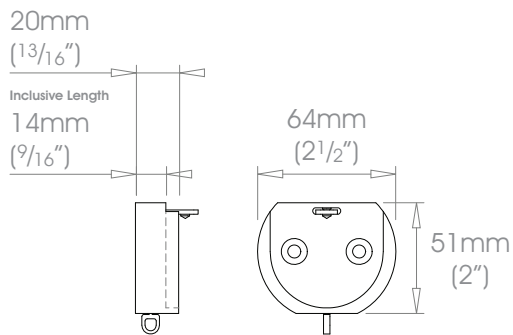

Flat Single Bracket - Recess

Round Single Bracket - Recess

Square H27mm (1 1/16") Single Bracket - Recess

W Weight 55g (1.9oz)

Flat H36mm (1 7/16") Single Bracket - Recess

W Weight 78g (2.8oz)

Round 30mm (1 3/16") Single Bracket - Recess

W Weight 47g (1.7oz)

Round 50mm (2") Single Bracket - Recess

W Weight 114g (4oz)