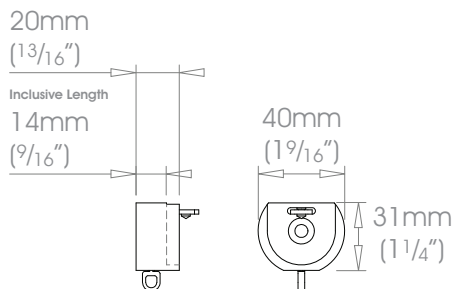

Flat Single Bracket - Recess

Round Single Bracket - Recess

Square H27mm (1 1/16") Single Bracket - Recess

W Weight 55g (1.9oz)

Flat H36mm (1 7/16") Single Bracket - Recess

W Weight 78g (2.8oz)

Round 30mm (1 3/16") Single Bracket - Recess

W Weight 47g (1.7oz)

Round 50mm (2") Single Bracket - Recess

W Weight 114g (4oz)