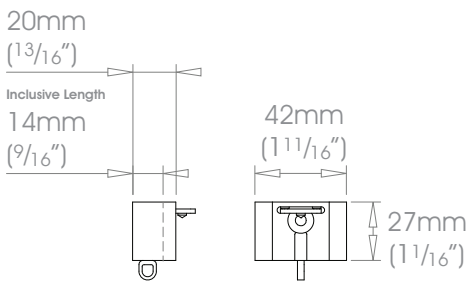

Flat Single Bracket - Recess

Round Single Bracket - Recess

Square H27mm (1 1/16") Single Bracket - Recess

W Weight 55g (1.9oz)

Flat H36mm (1 7/16") Single Bracket - Recess

W Weight 78g (2.8oz)

Round 30mm (1 3/16") Single Bracket - Recess

W Weight 47g (1.7oz)

Round 50mm (2") Single Bracket - Recess

W Weight 114g (4oz)