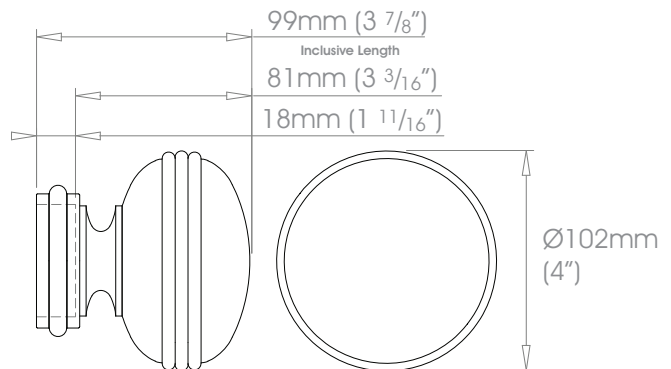

30mm (1 3/16") Squat Globe

W Weight 330g (12oz)

50mm (2") Squat Globe

W Weight 1.2kg (2lb 11oz)