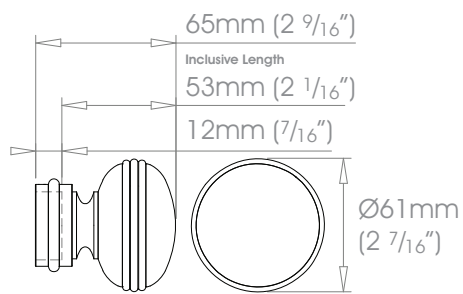

30mm (1 3/16") Squat Globe

W Weight 330g (12oz)

50mm (2") Squat Globe

W Weight 1.2kg (2lb 11oz)