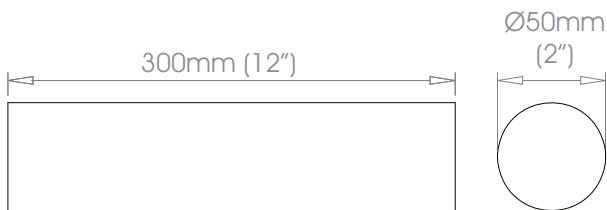

SIMPLE Acrylic Poles

Finishes Clear Acrylic

50mm (2") Acrylic Pole - 300mm (1ft)

Acrylic poles should not be positioned in direct sunlight, and are not suitable for use in conservatories.

Please ensure the pole is correctly supported. See **page 29** for the maximum bracket spacing.