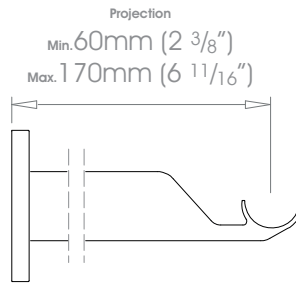

19mm (3/4") Adjustable Bracket - Passing

Weight 190g (7oz)

25mm (1") Adjustable Bracket - Passing

Weight 190g (7oz)

30mm (1 3/16") Adjustable Bracket - Passing

Weight 190g (7oz)

38mm (1 1/2") Adjustable Bracket - Passing

50mm (2") Adjustable Bracket - Passing

 Weight 635g (1lb 6oz)