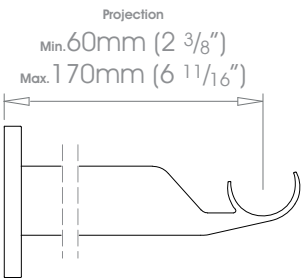

19mm (3/4") Adjustable Bracket - Passing

Weight 190g (7oz)

25mm (1") Adjustable Bracket - Passing

Weight 190g (7oz)

30mm (1 3/16") Adjustable Bracket - Passing

Weight 190g (7oz)

38mm (1 1/2") Adjustable Bracket - Passing

50mm (2") Adjustable Bracket - Passing

 Weight 635g (1lb 6oz)