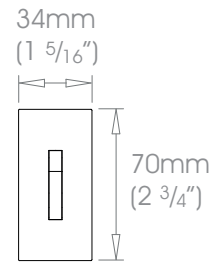

19mm (3/4") Adjustable Bracket - Passing

Weight 190g (7oz)

25mm (1") Adjustable Bracket - Passing

Weight 190g (7oz)

30mm (1 3/16") Adjustable Bracket - Passing

Weight 190g (7oz)

38mm (1 1/2") Adjustable Bracket - Passing

50mm (2") Adjustable Bracket - Passing

 Weight 635g (1lb 6oz)