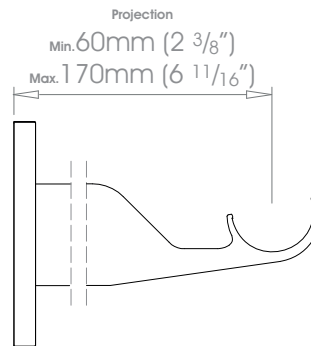

19mm (3/4") Adjustable Bracket - Passing

Weight 190g (7oz)

25mm (1") Adjustable Bracket - Passing

Weight 190g (7oz)

30mm (1 3/16") Adjustable Bracket - Passing

Weight 190g (7oz)

38mm (1 1/2") Adjustable Bracket - Passing

50mm (2") Adjustable Bracket - Passing

 Weight 635g (1lb 6oz)