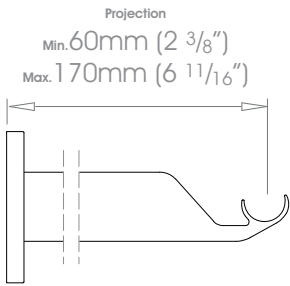

19mm (3/4") Adjustable Bracket - Passing

Weight 190g (7oz)

25mm (1") Adjustable Bracket - Passing

Weight 190g (7oz)

30mm (1 3/16") Adjustable Bracket - Passing

Weight 190g (7oz)

38mm (1 1/2") Adjustable Bracket - Passing

50mm (2") Adjustable Bracket - Passing

 Weight 635g (1lb 6oz)