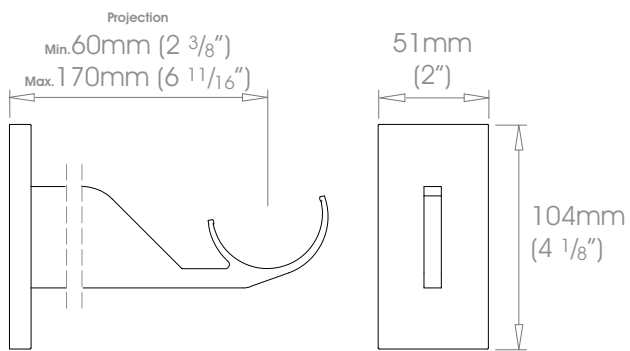

19mm (3/4") Adjustable Bracket - Passing

Weight 190g (7oz)

25mm (1") Adjustable Bracket - Passing

Weight 190g (7oz)

30mm (1 3/16") Adjustable Bracket - Passing

Weight 190g (7oz)

38mm (1 1/2") Adjustable Bracket - Passing

50mm (2") Adjustable Bracket - Passing

 Weight 635g (1lb 6oz)