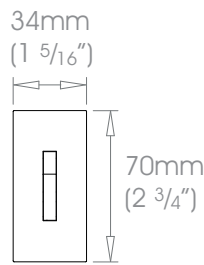

19mm (3/4") Adjustable Bracket - Passing

Weight 190g (7oz)

25mm (1") Adjustable Bracket - Passing

Weight 190g (7oz)

30mm (1 3/16") Adjustable Bracket - Passing

Weight 190g (7oz)

38mm (1 1/2") Adjustable Bracket - Passing

50mm (2") Adjustable Bracket - Passing

 Weight 635g (1lb 6oz)