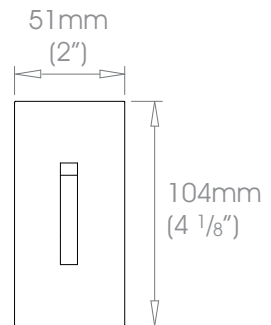

19mm (3/4") Adjustable Bracket - Passing

Weight 190g (7oz)

25mm (1") Adjustable Bracket - Passing

Weight 190g (7oz)

30mm (1 3/16") Adjustable Bracket - Passing

Weight 190g (7oz)

38mm (1 1/2") Adjustable Bracket - Passing

50mm (2") Adjustable Bracket - Passing

 Weight 635g (1lb 6oz)