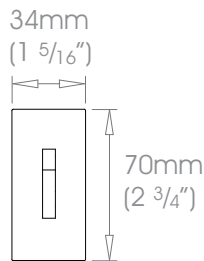

19mm (3/4") Adjustable Bracket - Passing

Weight 190g (7oz)

25mm (1") Adjustable Bracket - Passing

Weight 190g (7oz)

30mm (1 3/16") Adjustable Bracket - Passing

Weight 190g (7oz)

38mm (1 1/2") Adjustable Bracket - Passing

50mm (2") Adjustable Bracket - Passing

 Weight 635g (1lb 6oz)